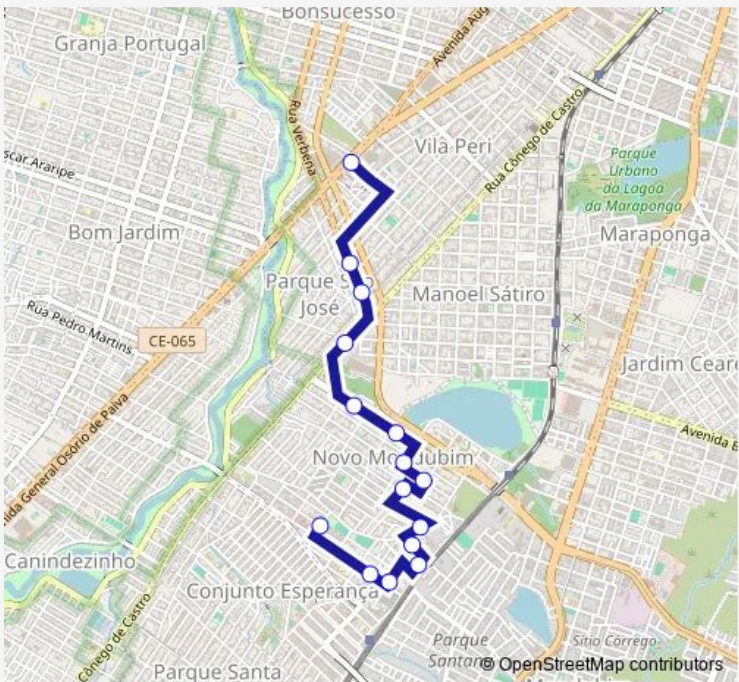

Route schedule

Praça Terminal Siqueira, Sn — RUA Dionisio Serqueira, 304

Monday	04:32-23:10
Tuesday	04:32-23:10
Wednesday	04:32-23:10
Thursday	04:32-23:10
Friday	04:32-23:10
Saturday	04:50-23:10
Sunday	04:50-23:10

**Route info**

Direction: Praça Terminal Siqueira, Sn

Stops: 15

Trip Duration: 0 hour 20 min

■ 334-Monte Rey/Siqueira — Monte Rey/Siqueira **BusMaps**

## Direction

RUA Dionisio Serqueira, 304 — Praça Terminal Siqueira, Sn

13 stops

[Open route schedule](#)

RUA Dionisio Serqueira, 304

RUA Porto Franco, 252

RUA Alfredo Mamede, 1064

RUA Alfredo Mamede, 660

## Route schedule

RUA Dionisio Serqueira, 304 — Praça Terminal Siqueira, Sn

Monday 04:50-22:52

Tuesday 04:50-22:52

Wednesday 04:50-22:52

Thursday 04:50-22:52

Friday 04:50-22:52

Saturday 05:05-22:57