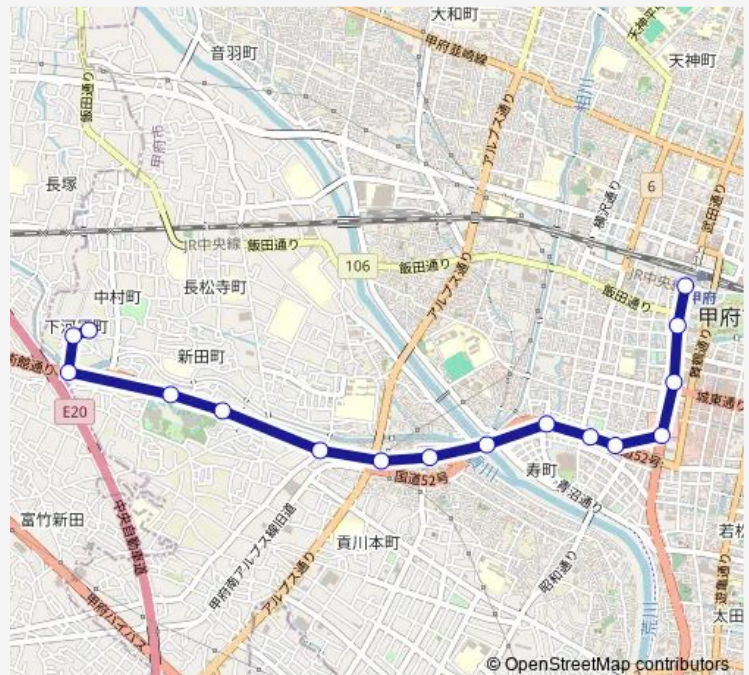

Monday 08:36

Tuesday 08:36

Wednesday 08:36

Thursday 08:36

Friday 08:36

Saturday 08:36-12:45

Sunday 08:36-12:45

Route info

Direction: 甲府駅バスターミナル

Stops: 16

Trip Duration: 0 hour 16 min

30:甲府駅バスターミナル発 貢川団地方面行き Bus time schedules and route maps are available in an offline PDF at busmaps.com. Use the busmaps.com website to see live bus times, train schedule or subway schedule, and step-by-step directions for all public transit in Kofu