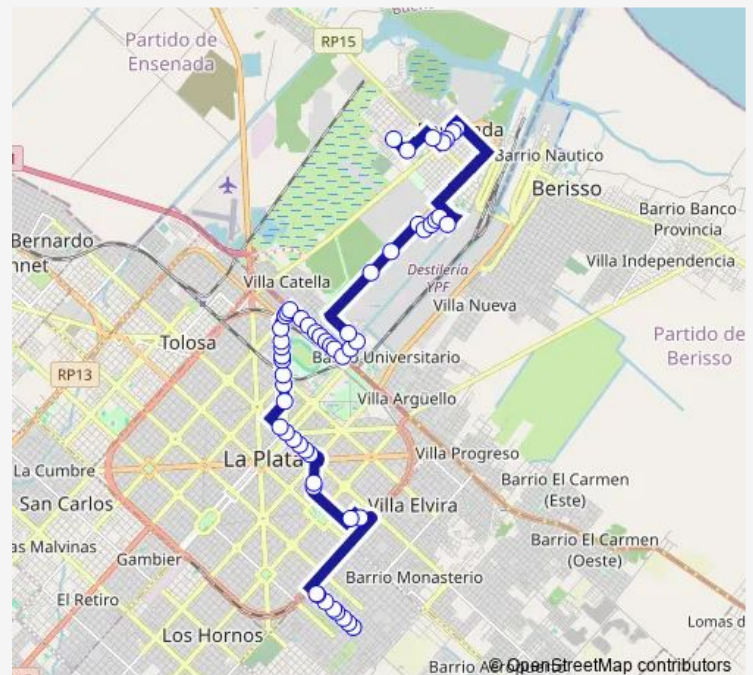

Diagonal 80_Calle 4

Diagonal 80_Calle 2

Diagonal 80_Avenida 1

Route schedule

Calle 22_Calle 82 — L. Contarelli_Maipú

Monday 06:42-19:10

Tuesday 06:42-19:10

Wednesday 06:42-19:10

Thursday 06:42-19:10

Friday 06:42-19:10

Saturday 07:00-17:46

Sunday 07:50-18:10

Route info

Direction: Calle 22_Calle 82

Stops: 56

Trip Duration: 1 hour 1 min

275E — Jpbsas275

Diagonal 80_Calle 116

Diagonal 80_Calle 116

Diagonal 80_Calle 117

Diagonal 80_Calle 118

Diagonal 80_Calle 119

Avenida 38_Calle 121

Avenida 38_Calle 121

Avenida 38_Calle 38

Avenida 122_Calle 40

Avenida 122_Calle 42

Avenida 122_Calle 43

Avenida 122_Avenida 44

Avenida 122_Calle 46

Avenida 122_Calle 47

Avenida 122_Calle 48