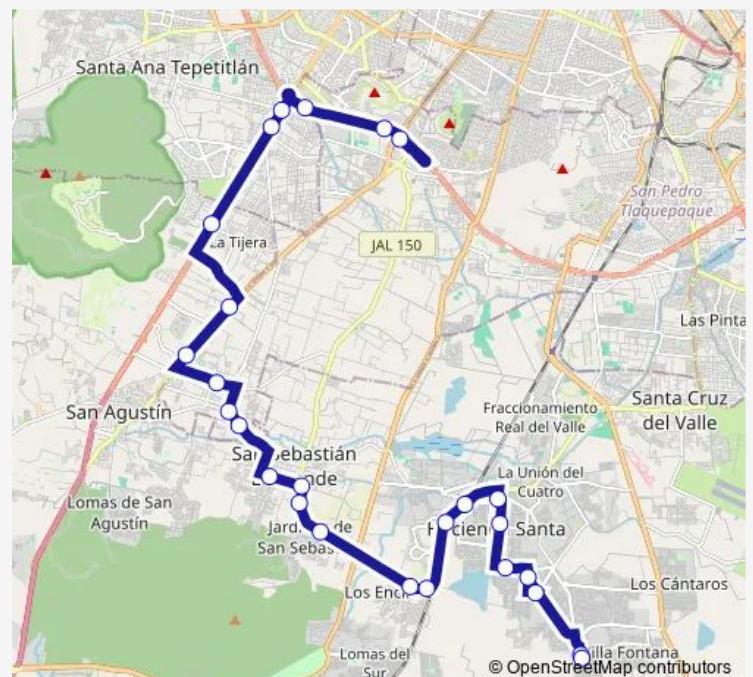

Blvd. San Pedro Sula

Route schedule

Plaza Centro Sur — Calle Cerro Copey

Monday 03:05

Tuesday 03:05

Wednesday 03:05

Thursday 03:05

Friday 03:05

Saturday 03:05

Sunday 03:05

Route info

Direction: Plaza Centro Sur

Stops: 26

Trip Duration: 1 hour 31 min

Machala

Av. Santa Ana

Peñalblancas

Ecuador

Circuito Rio de Janeiro

Avenida Concepción

Plaza Tlajomulco

Av. de las Uvas

Camino a Lomas de Tejada

Av. los Encinos

Sunday 03:05

Route info

Direction: Calle Cerro Copey

Stops: 35

Trip Duration: 1 hour 31 min

Felipe Angeles

Colima

Sonora