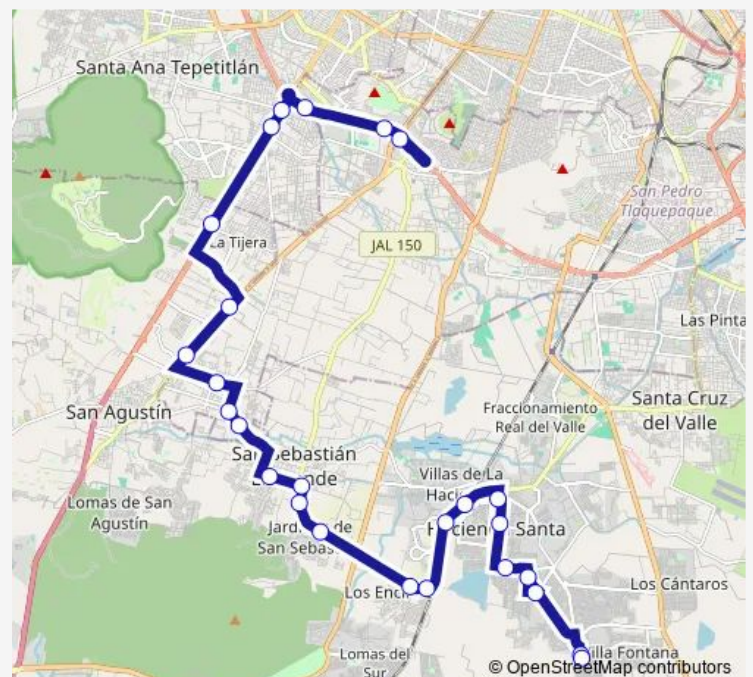

Bvld. San Pedro Sula

Route schedule

Plaza Centro Sur — Calle Cerro Copey

Monday 03:05

Tuesday 03:05

Wednesday 03:05

Thursday 03:05

Friday 03:05

Saturday 03:05

Sunday 03:05

Route info

Direction: Plaza Centro Sur

Stops: 26

Trip Duration: 1 hour 31 min

Machala

Av. Santa Ana

Peñalblancas

Ecuador

Circuito Rio de Janeiro

Avenida Concepción

Plaza Tlajomulco

Av. de las Uvas

Camino a Lomas de Tejada

Av. los Encinos

Sunday 03:05

Route info

Direction: Calle Cerro Copey

Stops: 35

Trip Duration: 1 hour 31 min

Felipe Angeles

Colima

Sonora