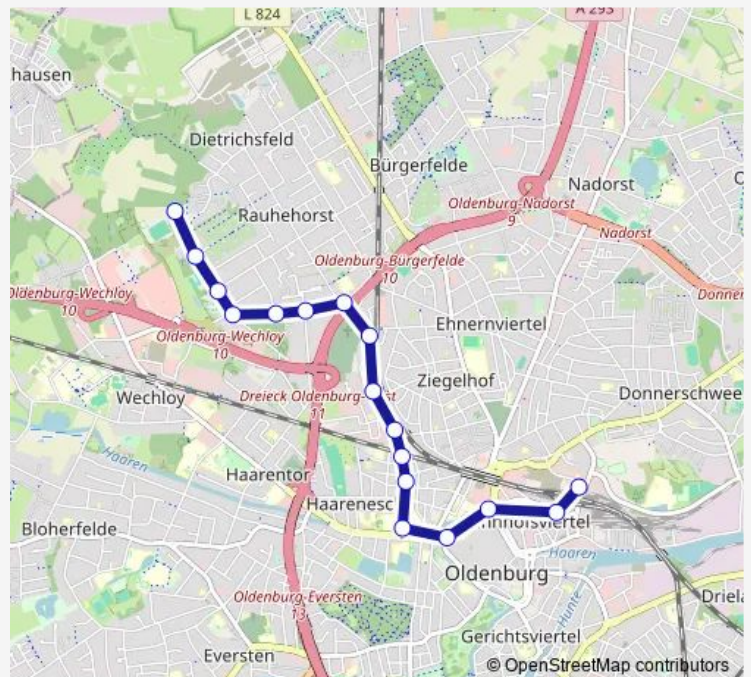

### Direction

Oldenburg(Oldb) Zob — Oldenburg(Oldb) BBS Wechloy

17 stops

[Open route schedule](#)

- Oldenburg(Oldb) Zob
- Oldenburg(Oldb) Hbf Süd
- Oldenburg(Oldb) Lappan
- Oldenburg(Oldb) Julius-Mosen-Platz
- Oldenburg(Oldb) Marienstraße
- Oldenburg(Oldb) Blumenstraße
- Oldenburg(Oldb) Margaretenstraße
- Oldenburg(Oldb) Industriestraße
- Oldenburg(Oldb) Jägerstraße
- Oldenburg(Oldb) Neuer Friedhof
- Oldenburg(Oldb) Vahlenhorst
- Oldenburg(Oldb) Wittingsbrok
- Oldenburg(Oldb) Ellernbrok
- Oldenburg(Oldb) Am Tennispark
- Oldenburg(Oldb) Masurenstraße
- Oldenburg(Oldb) Johann-Justus-Weg
- Oldenburg(Oldb) BBS Wechloy

### Route schedule

Oldenburg(Oldb) Zob — Oldenburg(Oldb) BBS Wechloy

Monday	07:30
Tuesday	07:30
Wednesday	07:30
Thursday	07:30
Friday	07:30
Saturday	—
Sunday	—

### Route info

Direction: Oldenburg(Oldb) Zob

Stops: 17

Trip Duration: 0 hour 15 min

308e Bus time schedules and route maps are available in an offline PDF at [busmaps.com](https://busmaps.com). Use the [busmaps.com](https://busmaps.com) website to see live bus times, train schedule or subway schedule, and step-by-step directions for all public transit in Oldenburg