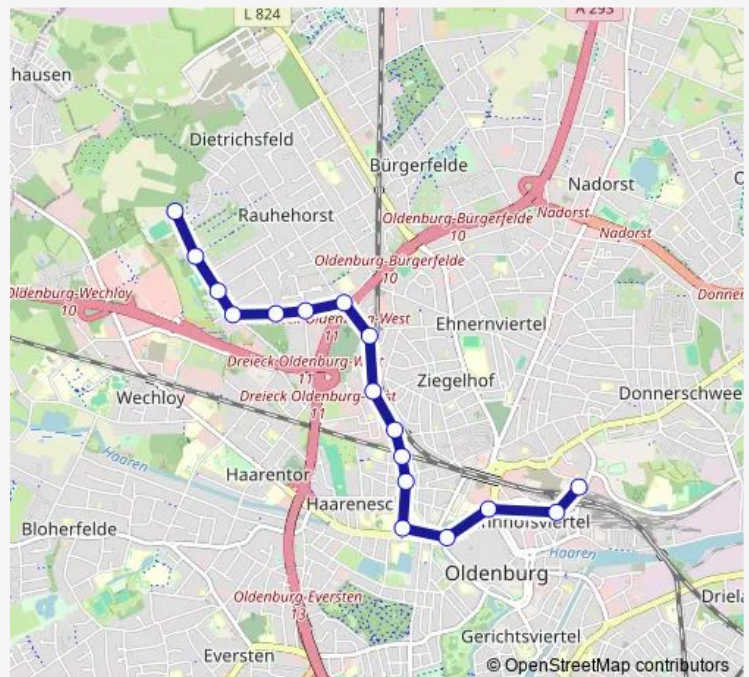

Direction

Oldenburg(Oldb) Zob — Oldenburg(Oldb) BBS Wechloy

17 stops

[Open route schedule](#)

- Oldenburg(Oldb) Zob
- Oldenburg(Oldb) Hbf Süd
- Oldenburg(Oldb) Lappan
- Oldenburg(Oldb) Julius-Mosen-Platz
- Oldenburg(Oldb) Marienstraße
- Oldenburg(Oldb) Blumenstraße
- Oldenburg(Oldb) Margaretenstraße
- Oldenburg(Oldb) Industriestraße
- Oldenburg(Oldb) Jägerstraße
- Oldenburg(Oldb) Neuer Friedhof
- Oldenburg(Oldb) Vahlenhorst
- Oldenburg(Oldb) Wittingsbrok
- Oldenburg(Oldb) Ellernbrok
- Oldenburg(Oldb) Am Tennispark
- Oldenburg(Oldb) Masurenstraße
- Oldenburg(Oldb) Johann-Justus-Weg
- Oldenburg(Oldb) BBS Wechloy

Route schedule

Oldenburg(Oldb) Zob — Oldenburg(Oldb) BBS Wechloy

Monday	—
Tuesday	—
Wednesday	07:30
Thursday	07:30
Friday	07:30
Saturday	—
Sunday	—

Route info

Direction: Oldenburg(Oldb) Zob

Stops: 17

Trip Duration: 0 hour 15 min

308E Bus time schedules and route maps are available in an offline PDF at busmaps.com. Use the busmaps.com website to see live bus times, train schedule or subway schedule, and step-by-step directions for all public transit in Oldenburg