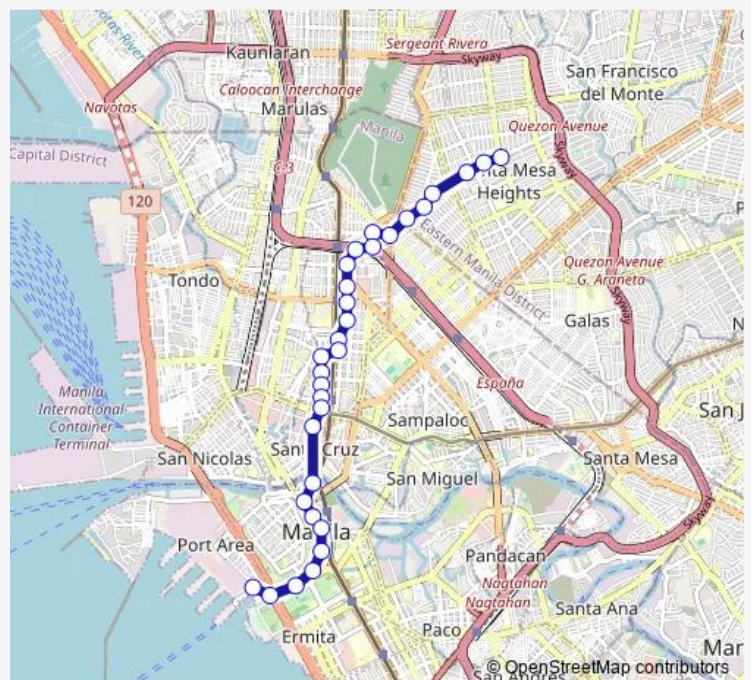

Monday 00:00

Tuesday 00:00

Wednesday 00:00

Thursday 00:00

Friday 00:00

Saturday 00:00

Sunday 00:00

Route info

Direction: N. S. Amoranto Sr. Avenue / Banawe Avenue Intersection, Quezon City

Stops: 31

Trip Duration: 0 hour 37 min

■ Pier South - Retiro via Sta. Cruz

T. Mapua, Manila

T. Mapua, Manila

T. Mapua, Manila

T. Mapua, Manila