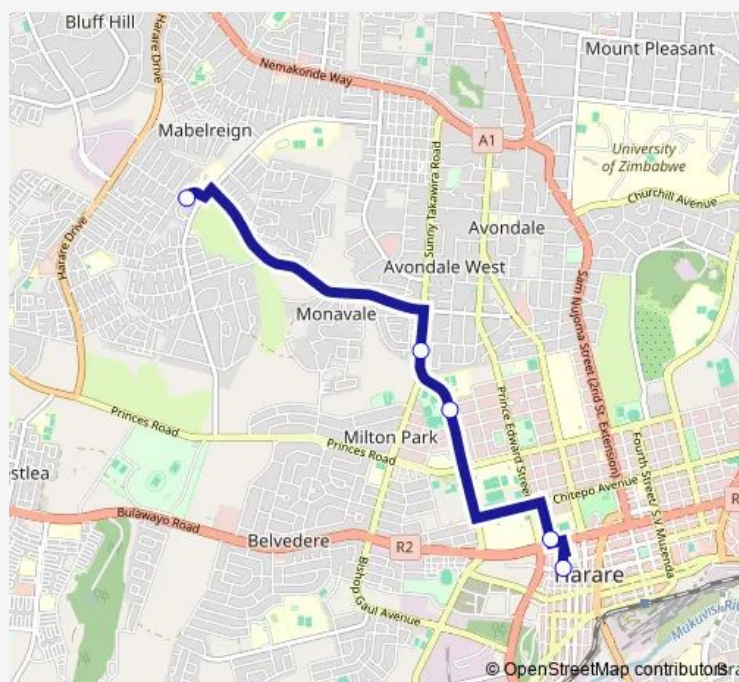

Communal Taxi Service Malbereign Hub to Mbuya Nehanda Hub

[Go to website](#)

Direction

Malbereign Hub — Corner Jason Moyo and Mbuya Nehanda Street

5 stops

[Open route schedule](#)

Malbereign Hub

Christchurch Avenue

FBC Sports Club

Corner Park Lane and Harare Street

Corner Jason Moyo and Mbuya Nehanda Street

Route schedule

Malbereign Hub — Corner Jason Moyo and Mbuya Nehanda Street

Monday	10:28
Tuesday	10:28
Wednesday	10:28
Thursday	10:28
Friday	10:28
Saturday	10:28
Sunday	10:28

Route info

Direction: Malbereign Hub

Stops: 5

Trip Duration: 0 hour 16 min

Communal Taxi Service time schedules and route maps are available in an offline PDF at busmaps.com. Use the busmaps.com website to see live bus times, train schedule or subway schedule, and step-by-step directions for all public transit in Harare