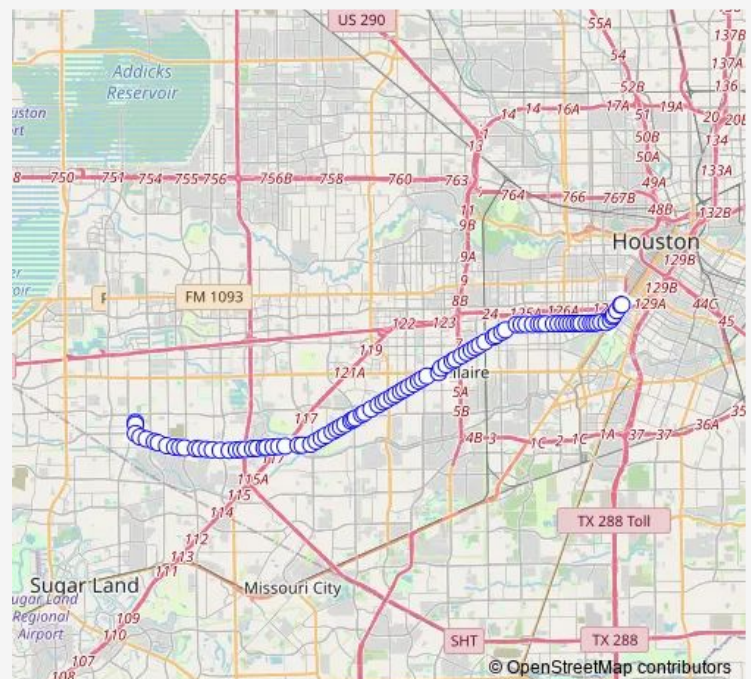

Bissonnet St @ Keegan Rd

Bissonnet St @ S Kirkwood Rd

Bissonnet St @ Court Glen Dr

Bissonnet St @ Court Glen Dr

Bissonnet St @ Leawood Blvd

Bissonnet St @ Boone Rd

Bissonnet St @ Wilcrest Dr

Bissonnet St @ Boone Loop Rd

Bissonnet St @ Brooklet Dr

Bissonnet St @ Sam Houston Pkwy

Bissonnet St @ Sam Houston Pkwy

Bissonnet St @ Forum Park Dr

Route schedule

Beckford @ Newbrook Layover — Wheeler Station (Bus)

Monday 04:15-24:00

Tuesday 04:15-24:00

Wednesday 04:15-24:00

Thursday 04:15-24:00

Friday 04:15-24:00

Saturday 05:00-24:00

Sunday 05:00-24:00

Route info

Direction: Beckford @ Newbrook Layover

Stops: 97

Trip Duration: 1 hour 11 min

065 — Bissonnet

Bissonnet St @ Woodfair Dr

Bissonnet St @ Centre Pkwy

Bissonnet St @ Country Creek Dr Mb

Bissonnet St @ Plainfield St

Bissonnet St @ Southwest Freeway

Bissonnet St @ Southwest Freeway