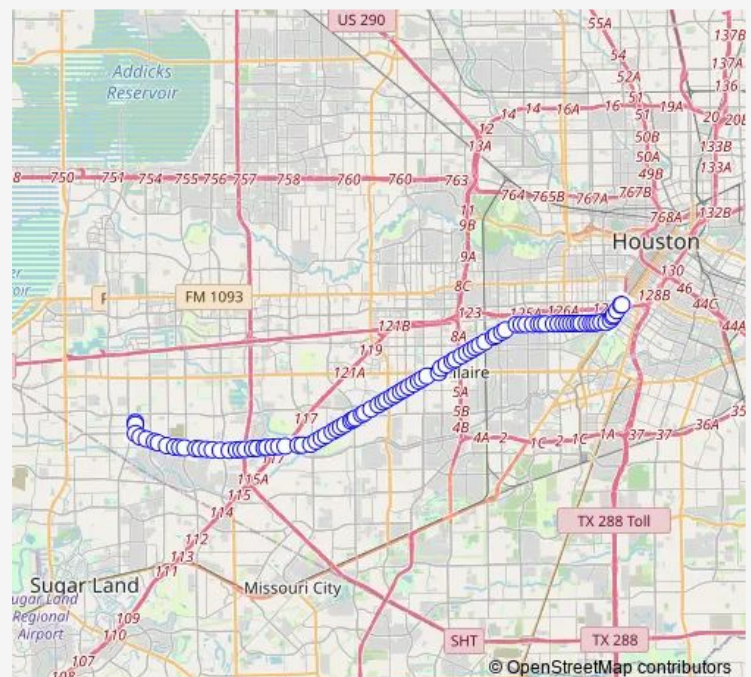

Bissonnet St @ Court Glen Dr

Bissonnet St @ Leawood Blvd

Bissonnet St @ Boone Rd

Bissonnet St @ Wilcrest Dr

Bissonnet St @ Boone Loop Rd

Bissonnet St @ Brooklet Dr

Bissonnet St @ Sam Houston Pkwy

Bissonnet St @ Sam Houston Pkwy

### Route schedule

Beckford @ Newbrook Layover — Wheeler Station (Bus)

Monday 04:15-24:00

Tuesday 04:15-24:00

Wednesday 04:15-24:00

Thursday 04:15-24:00

Friday 04:15-24:00

Saturday 05:00-24:00

### Route info

Direction: Beckford @ Newbrook Layover

Stops: 97

Trip Duration: 1 hour 11 min

065 — Bissonnet

Bissonnet St @ Woodfair Dr

Bissonnet St @ Centre Pkwy

Bissonnet St @ Country Creek Dr Mb