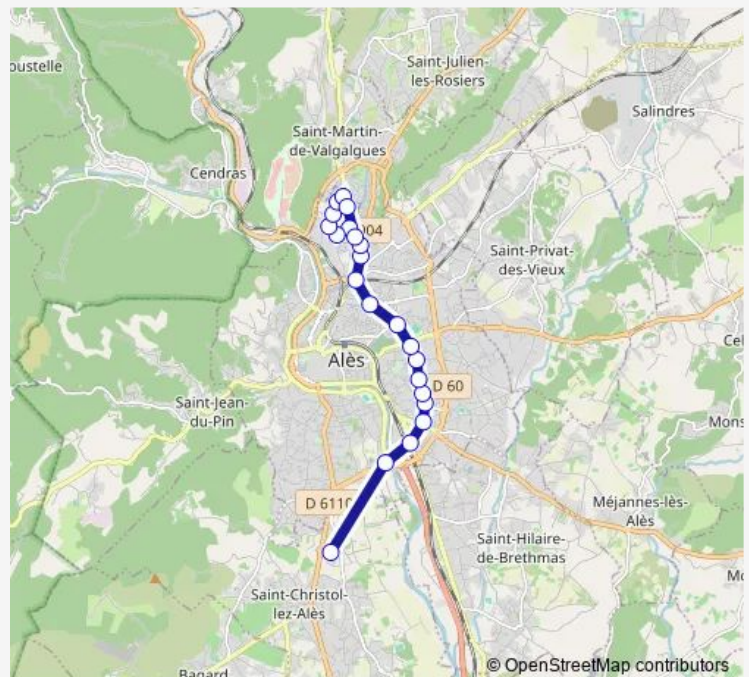

### Route schedule

Forges — Lycee Prevert

Monday	08:20
Tuesday	08:20
Wednesday	08:20
Thursday	08:20
Friday	08:20
Saturday	—
Sunday	—

### Route info

Direction: Forges

Stops: 21

Trip Duration: 0 hour 26 min

065 — Tamaris - Prevert

## Direction

Forges — Lycee Prevert

18 stops

[Open route schedule](#)

Forges  
Clos Villard  
Eglise Tamaris  
Casanova  
Roucaute  
Tamaris  
Rouget DE Lisle  
Grabieux  
Claude Bernard  
Lafayette  
Narval  
LES Chenes  
Gagarine  
Maladrerie  
Rhone  
Parenove  
LA Miraillette  
Lycee Prevert

## Route info

Direction: Forges

Stops: 18

Trip Duration: 0 hour 30 min