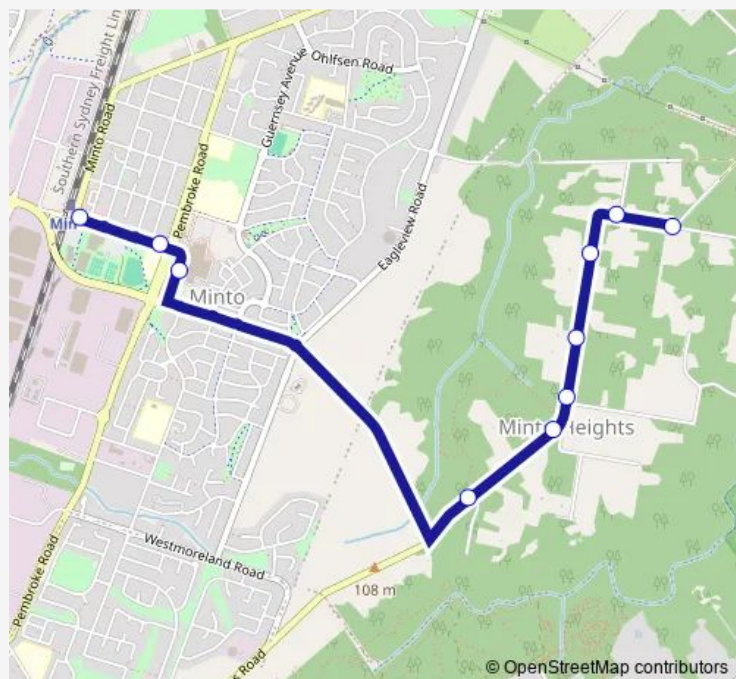

School Bus 4030 Minto to Minto Heights

[Go to website](#)

Direction

Minto Station, Redfern Rd — Hansens Rd Opp Duncan St

10 stops

[Open route schedule](#)

Minto Station, Redfern Rd

Redfern Rd Opp Minto Public School

Brookfield Rd Before Ben Lomond Rd

Hansens Rd Opp Newman Rd

Hansens Rd Opp Myrtle St

Hansens Rd Opp Moreton Rd

55 Hansens Rd

67 Hansens Rd

Hansens Rd At Groves Rd

Hansens Rd Opp Duncan St

Route schedule

Minto Station, Redfern Rd — Hansens Rd Opp Duncan St

Monday 16:18

Tuesday 16:18

Wednesday 16:18

Thursday 16:18

Friday —

Saturday —

Sunday —

Route info

Direction: Minto Station, Redfern Rd

Stops: 10

Trip Duration: 0 hour 10 min

4030 — Minto to Minto Heights

4030 School Bus time schedules and route maps are available in an offline PDF at busmaps.com. Use the busmaps.com website to see live bus times, train schedule or subway schedule, and step-by-step directions for all public transit in Liverpool