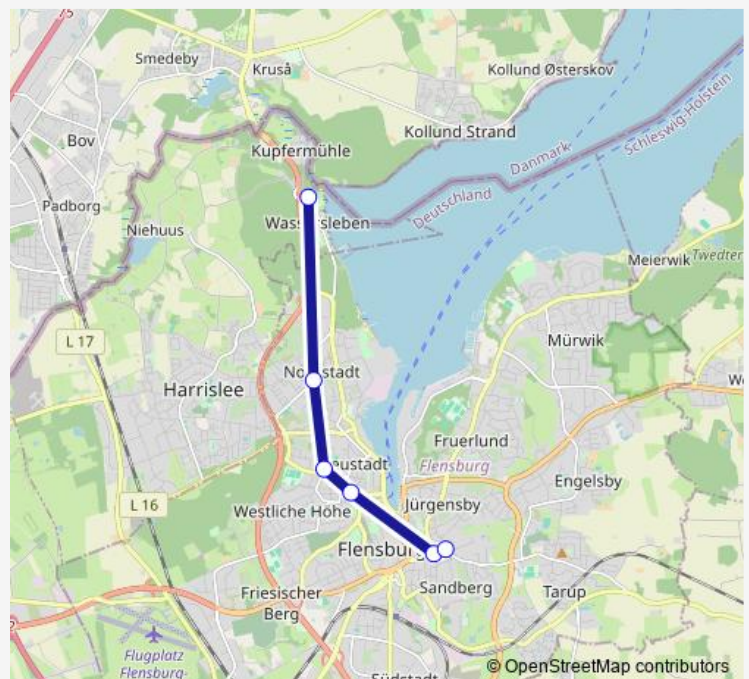

### Route schedule

Kupfermühle Kobbermølle Danske Skole — Flensburg  
Marie-Jørgensby-Skolen

Monday	12:45
Tuesday	12:45
Wednesday	13:40
Thursday	12:45
Friday	12:45
Saturday	—
Sunday	—

### Route info

Direction: Kupfermühle Kobbermølle Danske Skole

Stops: 6

Trip Duration: 0 hour 24 min

## Direction

Flensburg Marie-Jørgensby-Skolen — Kupfermühle Kobbermølle Danske Skole

4 stops

[Open route schedule](#)

Flensburg Marie-Jørgensby-Skolen

Flensburg Hafermarkt

Flensburg Gustav-Johannsen-Skole

Kupfermühle Kobbermølle Danske Skole

## Route info

Direction: Leck Sozialzentrum

Stops: 17

Trip Duration: 1 hour 19 min