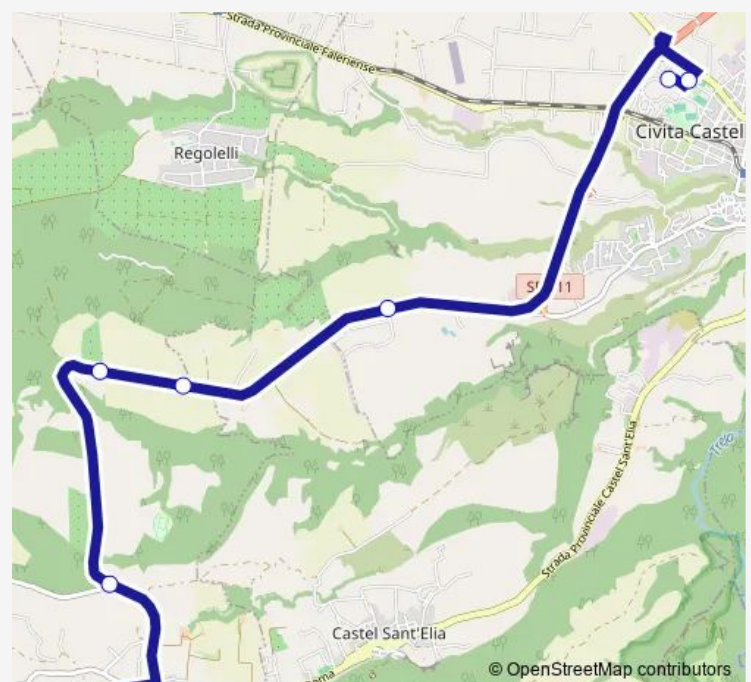

Civita | I.I.S Giuseppe Colasanti # f2374

Civita | Febbrece # f2106

Nepi | Via Nepesina Via Monte Meso # f2107

Nepi | Via Nepesina (Km 11) # f2108

Nepi | Via Gori Via Valle Scura # f2109

Nepi | Piazzale Bottata # f2082

Route schedule

Civita | IIS G. Colasanti (ex Orioli) # f2373 — Nepi | Piazzale Bottata # f2082

Monday 07:45

Tuesday 07:45

Wednesday 07:45

Thursday 07:45

Friday 07:45

Saturday —

Sunday —

Route info

Direction: Civita | IIS G. Colasanti (ex Orioli) # f2373

Stops: 7

Trip Duration: 0 hour 15 min

Bus time schedules and route maps are available in an offline PDF at busmaps.com. Use the busmaps.com website to see live bus times, train schedule or subway schedule, and step-by-step directions for all public transit in Nepi