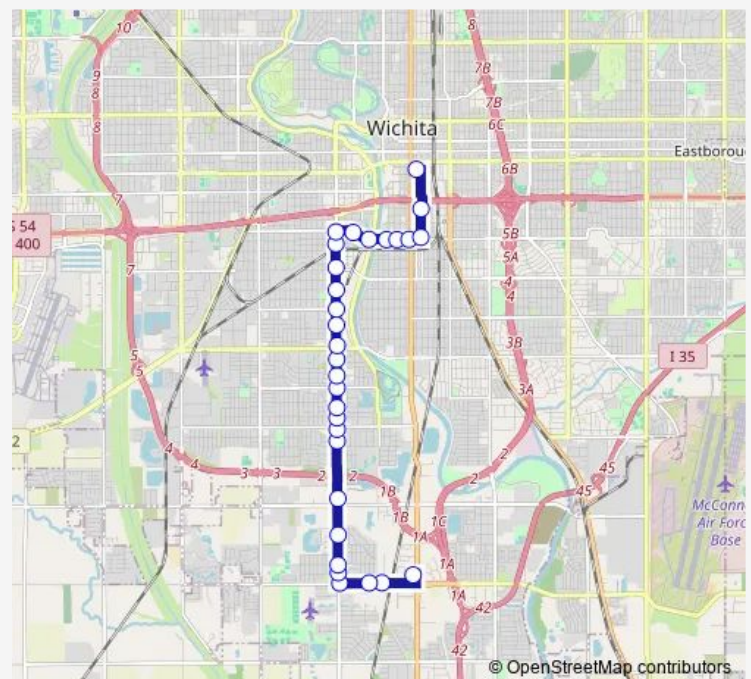

Seneca and Marlboro Ob

Seneca and 30th St Ob

Seneca and 31st St. Ob

Route schedule

Transit Operations Center — Broadway and 47th Dillons

Monday 05:19

Tuesday 05:19

Wednesday 05:19

Thursday 05:19

Friday 05:19

Saturday 06:17

Sunday —

Route info

Direction: Transit Operations Center

Stops: 31

Trip Duration: 0 hour 22 min

Seneca and 34th St Ob

Seneca and Carey Ob

Seneca and Huntington Place Ob

Seneca and 42nd St Ob

Seneca and 43rd St Ob

Seneca and 45th St Ob

Seneca and Meikle Ob

47th St and Seneca Ob

Route info

Direction: Broadway and 47th Dillons

Stops: 30

Trip Duration: 0 hour 21 min

Lincoln and Main Ib

Lincoln & Broadway Inbd

Emporia and Lincoln Ib

Emporia & Orme Inbd