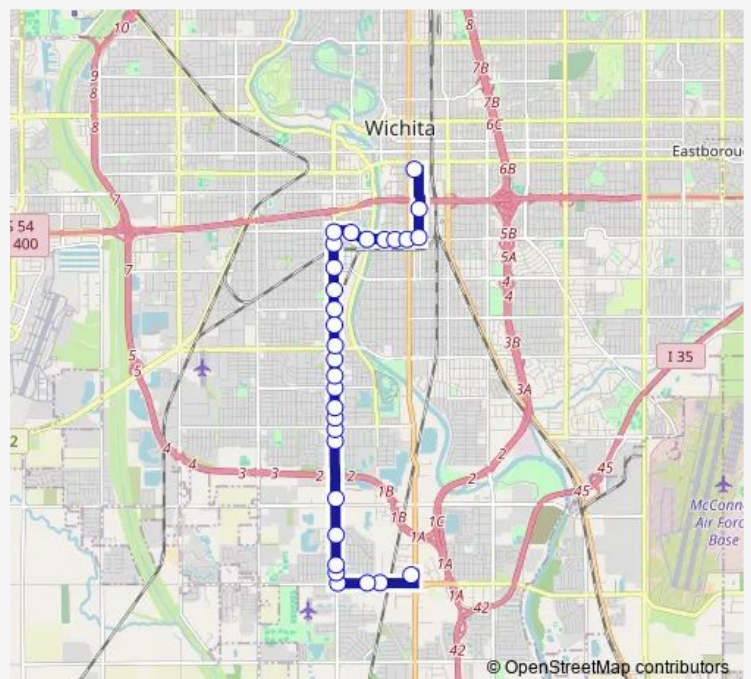

Seneca and Marlboro Ob

Seneca and 30th St Ob

Seneca and 31st St. Ob

Route schedule

Transit Operations Center — Broadway and 47th Dillons

Monday 05:19

Tuesday 05:19

Wednesday 05:19

Thursday 05:19

Friday 05:19

Saturday 06:17

Sunday —

Route info

Direction: Transit Operations Center

Stops: 31

Trip Duration: 0 hour 22 min

Route 16: S Bdwy- — Route16: S Bdwy-Lincoln-Seneca-4 **BusMaps**

Seneca and 34th St Ob

Seneca and Carey Ob

Seneca and Huntington Place Ob

Seneca and 42nd St Ob

Seneca and 43rd St Ob

Seneca and 45th St Ob

Seneca and Meikle Ob

Route info

Direction: Transit Center

Stops: 31

Trip Duration: 0 hour 24 min

Seneca and 43rd St Ob

Seneca and 45th St Ob

Seneca and Meikle Ob

47th St and Seneca Ob