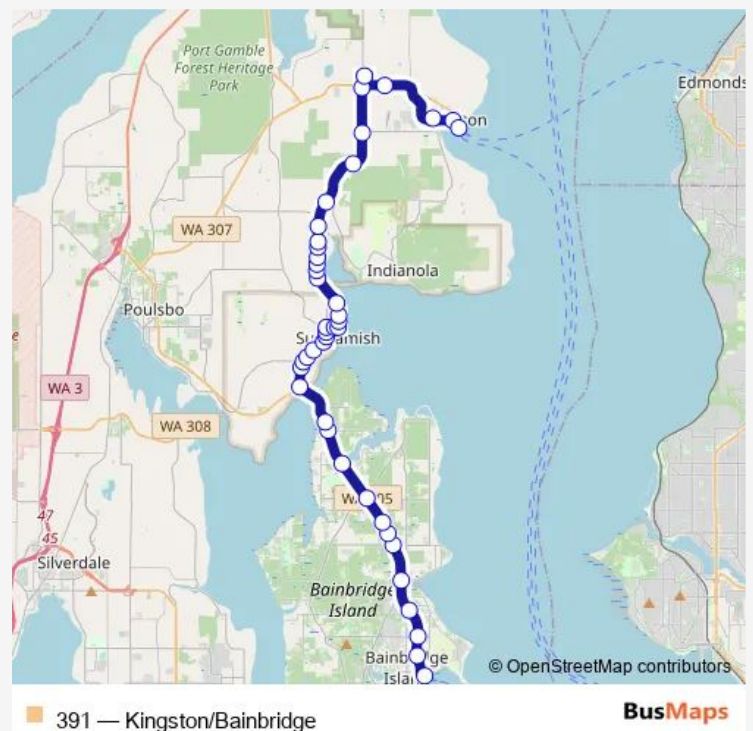

Division at Geneva (Suquamish Park & Ride)

### Route schedule

Bainbridge Island Ferry Terminal — Kingston Ferry Terminal

Monday 06:15-20:15

Tuesday 06:15-20:15

Wednesday 06:15-20:15

Thursday 06:15-20:15

Friday 06:15-20:15

Saturday —

### Route info

Direction: Bainbridge Island Ferry Terminal

Stops: 42

Trip Duration: 0 hour 37 min

391 — Kingston/Bainbridge

Geneva at 2nd

Geneva St at Augusta Ave

Augusta at James St.

## Route info

Direction: Kingston Ferry Terminal

Stops: 41

Trip Duration: 0 hour 40 min

Division Ave at Center St

Division at Pear St

Suquamish & Division (Shell Station)

Suquamish Way at Purves Ave