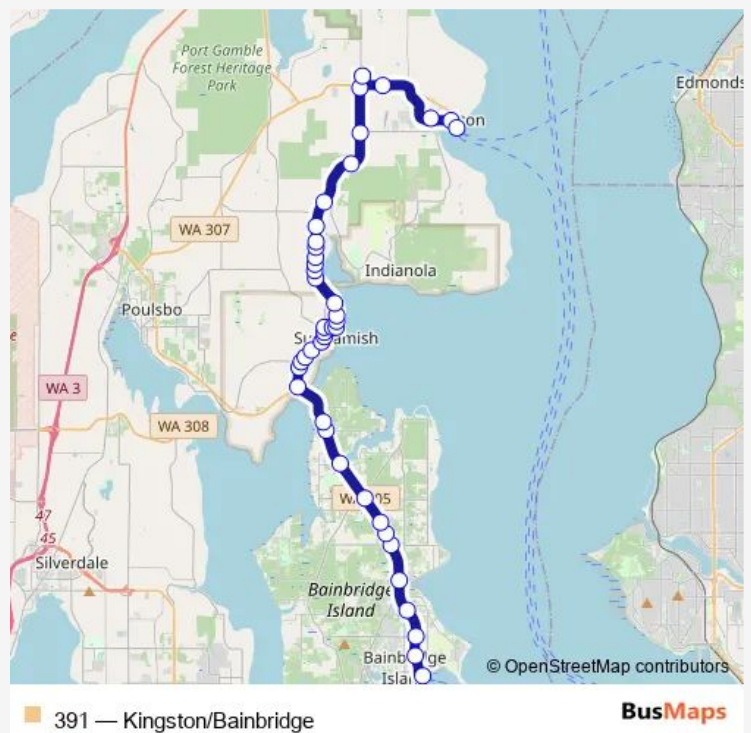

Hwy 305 at West Port Madison

Hwy 305 at Agatewood

Suquamish Way at 305

Suquamish Way before Whale Dancer Ct

Suquamish Way at Whale Dancer

Stop after Totten (at hill crest)

Suquamish Way at Purves Ave

Suquamish Way at Division

Division at Pear St

Division Ave at Center St

Division at Geneva (Suquamish Park & Ride)

Route schedule

Bainbridge Island Ferry Terminal — Kingston Ferry Terminal

Monday	06:15-20:15
Tuesday	06:15-20:15
Wednesday	06:15-20:15
Thursday	06:15-20:15
Friday	06:15-20:15
Saturday	—
Sunday	—

Route info

Direction: Bainbridge Island Ferry Terminal

Stops: 42

Trip Duration: 0 hour 35 min

Geneva at 2nd

Geneva St at Augusta Ave

Augusta at James St.

Augusta at Winfred

Miller Bay at Pebble Beach Rd

Miller Bay at Barrett

Miller Bay & Early Dawn

Miller Bay at Lincoln

Miller Bay at Eisenhardt

Miller Bay at Wood Bay

Miller Bay at Sid Price

Miller Bay at Ivanich Loop