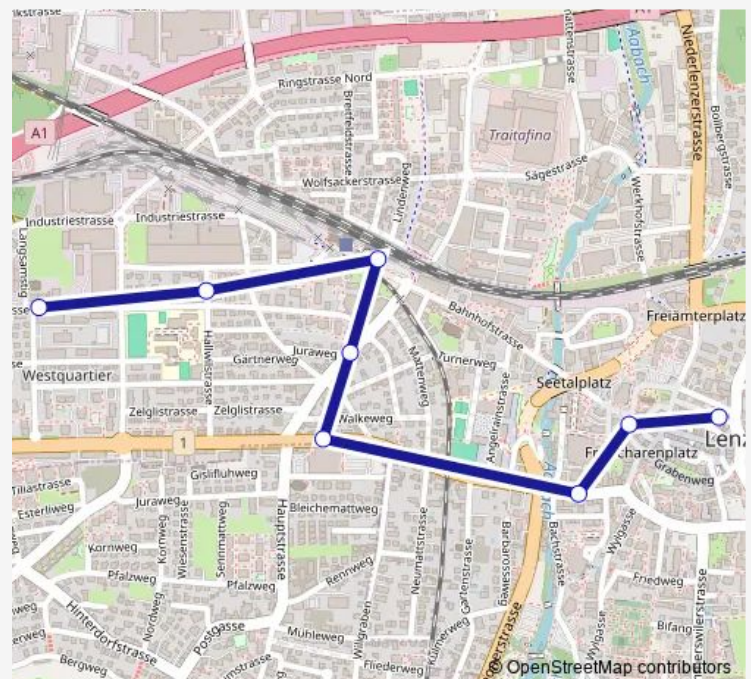

Direction

Lenzburg, Kronenplatz — Lenzburg, Langsamstig

8 stops

[Open route schedule](#)

Lenzburg, Kronenplatz

Lenzburg, Poststrasse

Lenzburg, Bachstrasse

Lenzburg, Beyeler

Wednesday 06:07

Thursday 06:07

Friday 06:07

Saturday —

Sunday —

Route info

Direction: Lenzburg, Kronenplatz

Stops: 8

Trip Duration: 0 hour 8 min

Direction

Lenzburg, Kronenplatz — Lenzburg, Langsamstig

8 stops

[Open route schedule](#)

Lenzburg, Kronenplatz

Lenzburg, Poststrasse

Lenzburg, Bachstrasse

Stops: 8

Trip Duration: 0 hour 8 min

Direction

Lenzburg, Langsamstig — Lenzburg, Kronenplatz

11 stops

[Open route schedule](#)

Lenzburg, Langsamstig

Lenzburg, Dufourstrasse