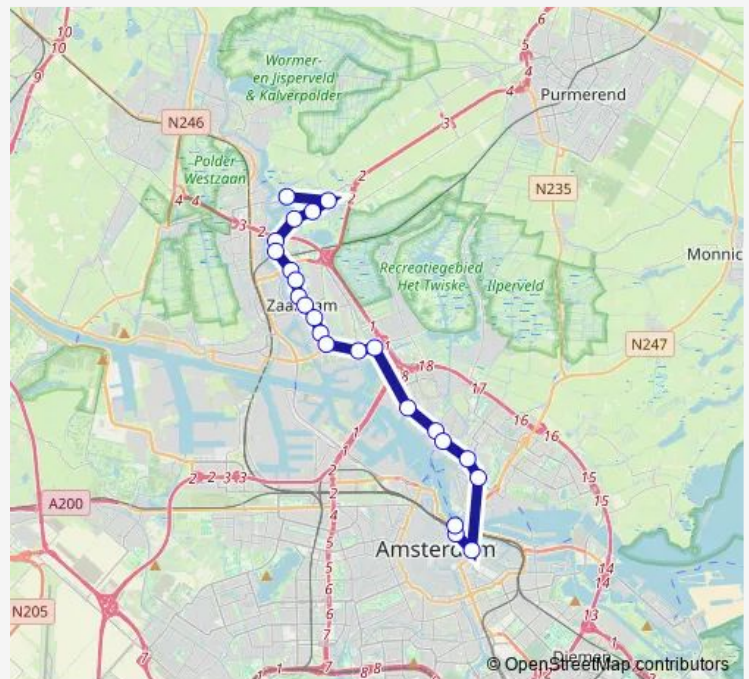

Amsterdam, Floraweg

Amsterdam, Mosplein

Route schedule

Zaandam, Zaanse Schans — Amsterdam, Centraal Station

Monday 05:08-23:47

Tuesday 05:08-23:47

Wednesday 05:08-23:47

Thursday 05:08-23:47

Friday 05:08-23:47

Saturday 06:45-23:46

Sunday 06:45-23:46

Route info

Direction: Zaandam, Zaanse Schans

Stops: 23

Trip Duration: 0 hour 40 min

■ 391 — Zaandam Zaanse Schans - Amsterdam Noorderpark

BusMaps

Amsterdam, IJtunnel

Amsterdam, Prins Hendrikkade

Amsterdam, Centraal Station

Direction

Amsterdam, Centraal Station — Zaandam, Zaanse Schans

22 stops

[Open route schedule](#)