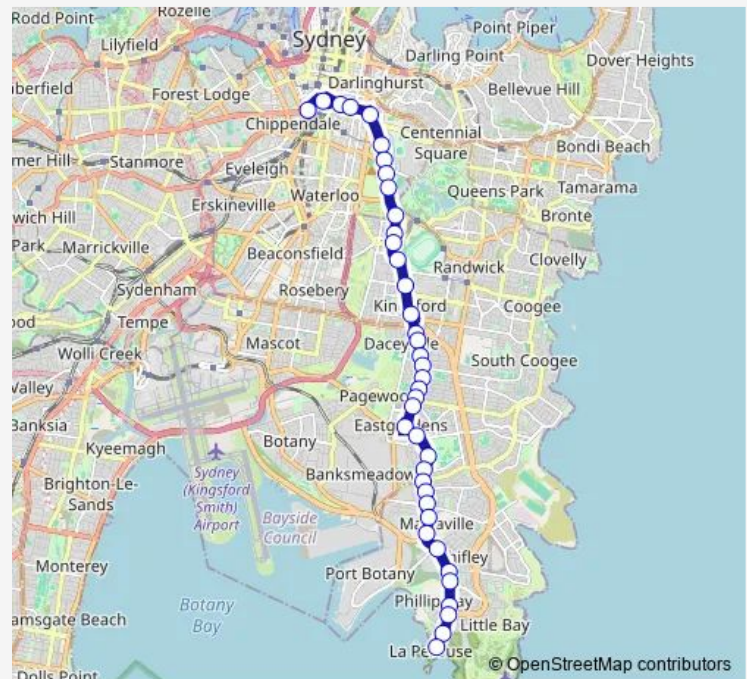

### Route schedule

Port Botany Terminus — Central Station, Railway Square, Stand N

Monday	—
Tuesday	08:46
Wednesday	08:46
Thursday	—
Friday	—
Saturday	—
Sunday	—

### Route info

Direction: Port Botany Terminus

Stops: 37

Trip Duration: 0 hour 40 min

Monash Gardens, Bunnerong Rd

Bunnerong Rd Near Prince Edward Cr

Daceyville Public School, Bunnerong Rd

Bunnerong Rd Near Sergeant Larkin Cr