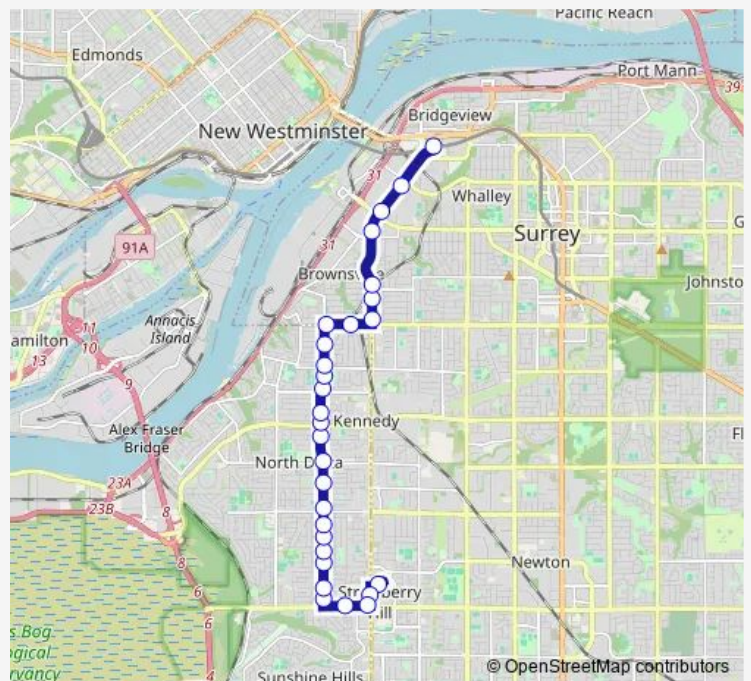

Northbound 116 St @ 92 Ave

Northbound 116 St @ 94 Ave

Eastbound 96 Ave @ 116 St

Route schedule

Scottsdale Exchange @ Bay 2 — Scott Road Station @ Bay 1

Monday 05:22-07:55

Tuesday 05:22-07:55

Wednesday 05:22-07:55

Thursday 05:22-07:55

Friday 05:22-07:55

Saturday —

Sunday —

Route info

Direction: Scottsdale Exchange @ Bay 2

Stops: 29

Trip Duration: 0 hour 32 min

391 — Scottsdale/Scott Road Station

Eastbound 96 Ave @ 118 St

Northbound Scott Rd @ 96 Ave

Northbound Scott Rd @ 98 Ave

Northbound Scott Rd @ 99 Ave

Northbound Scott Rd @ 103a Ave

Northbound Scott Rd @ 104 Ave

Monday 15:45-18:07

Tuesday 15:45-18:07

Wednesday 15:45-18:07

Thursday 15:45-18:07

Friday 15:45-18:07

Saturday —

Sunday —

Route info