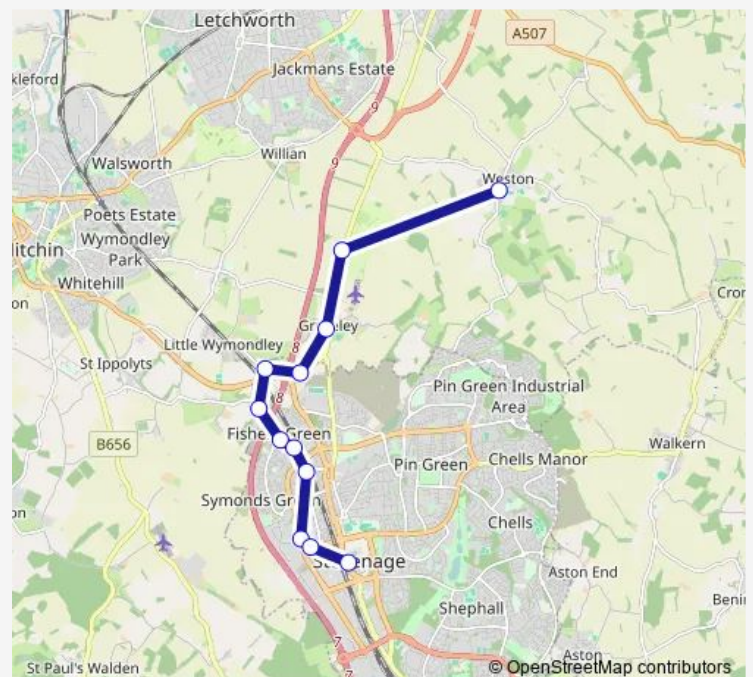

Thursday —

Friday —

Saturday 10:30-14:30

Sunday —

Route info

Direction: Bus Station

Stops: 13

Trip Duration: 0 hour 28 min

■ 391 — Weston - Stevenage

Direction

Red Lion PH — Bus Station

12 stops

[Open route schedule](#)

Red Lion PH

Jack's Hill Caravan Park

The Waggon and Horses PH

Bus Station

Route schedule

Red Lion PH — Bus Station

Monday	—
Tuesday	—
Wednesday	—
Thursday	—
Friday	—
Saturday	09:30-15:00
Sunday	—

Route info

Direction: Red Lion PH

Stops: 12

Trip Duration: 0 hour 28 min