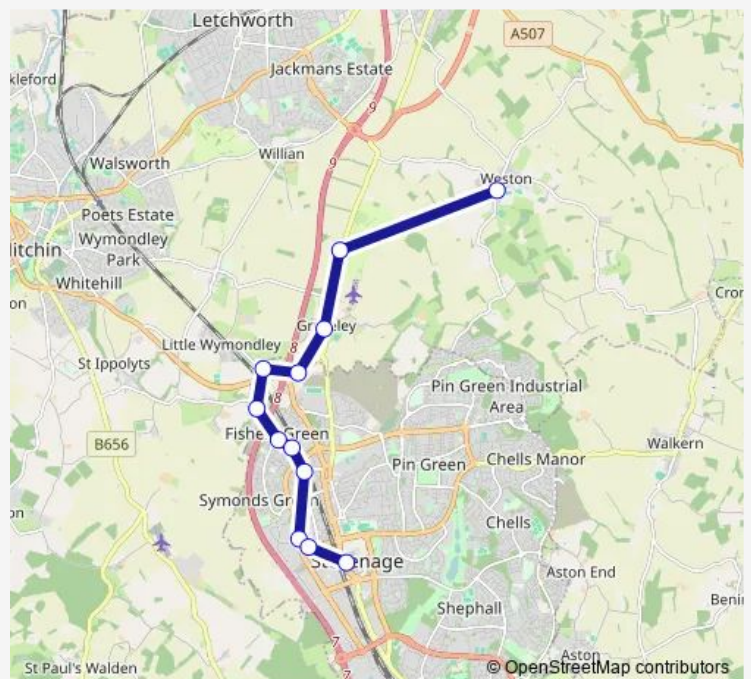

Thursday —

Friday —

Saturday 10:30-14:30

Sunday —

Route info

Direction: Bus Station

Stops: 13

Trip Duration: 0 hour 28 min

391 — Weston - Stevenage

BusMaps

Direction

Red Lion PH — Bus Station

12 stops

[Open route schedule](#)

Red Lion PH

Jack's Hill Caravan Park