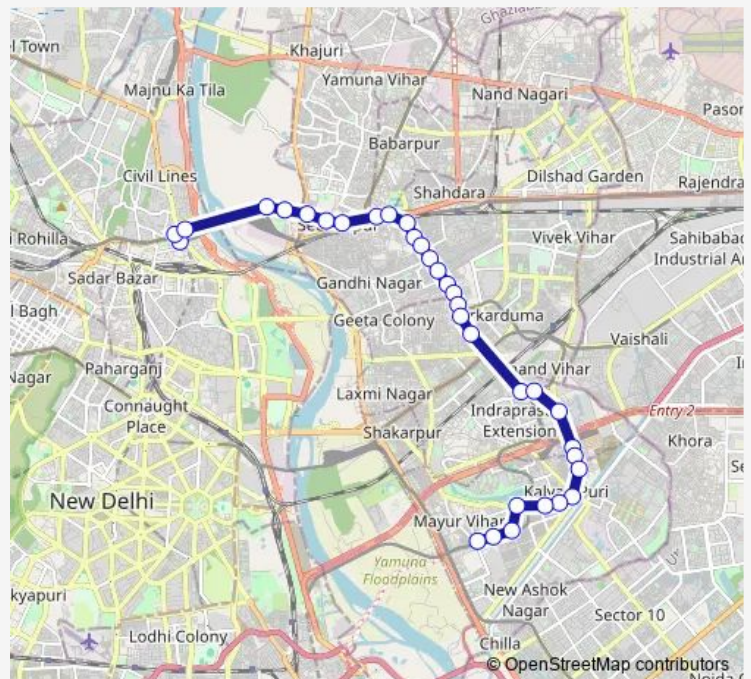

### Route schedule

Isbt Kashmere Gate Terminal — Mayur Vihar Ph 1 Terminal

Monday 06:50-22:35

Tuesday 06:50-22:35

Wednesday 06:50-22:35

Thursday 06:50-22:35

Friday 06:50-22:35

Saturday 06:50-22:35

Sunday 06:50-22:35

### Route info

Direction: Isbt Kashmere Gate Terminal

Stops: 33

Trip Duration: 1 hour 4 min

■ 211aup

BusMaps

Hassanpur Village

Gazipur Village