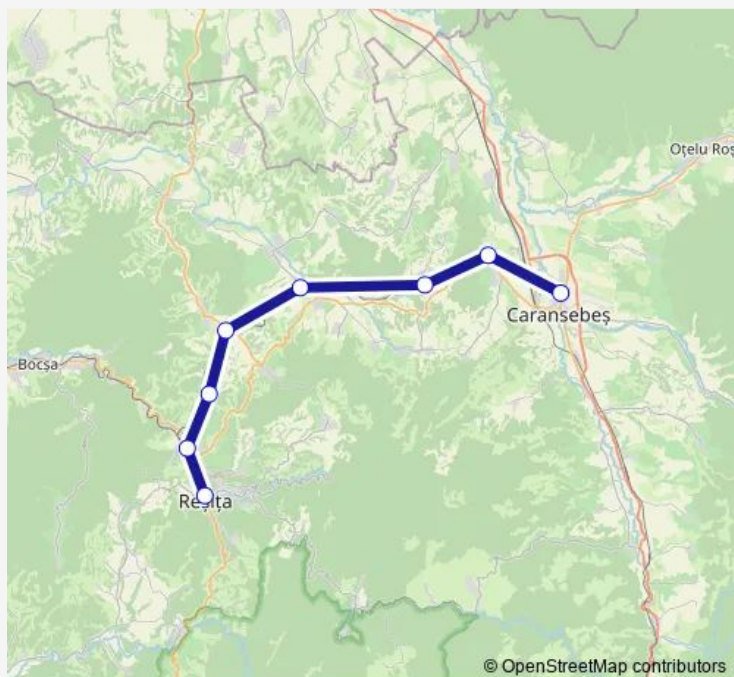

## Route schedule

Caransebeş — Reşița Sud Hm.

Monday 09:12-19:58

Tuesday 09:12-19:58

Wednesday 09:12-19:58

Thursday 09:12-19:58

Friday 09:12-19:58

Saturday 09:12-19:58

## Route info

Direction: Caransebeş

Stops: 8

Trip Duration: 1 hour 6 min

■ R: Caransebeş - Reşița Sud Hm. — R: Caransebeş - Valea Păltinişului h. - Cornuțel Banat Hm. - Brebu - ...

## Direction

Caransebeș — Reșița Sud Hm.

9 stops

[Open route schedule](#)

Caransebeș

Valea Păltinișului h.

Cornuțel Banat Hm.

Valeadeni h.

## Route schedule

Caransebeș — Reșița Sud Hm.

Monday	07:05
Tuesday	07:05
Wednesday	07:05
Thursday	07:05
Friday	07:05
Saturday	07:05
Sunday	07:05