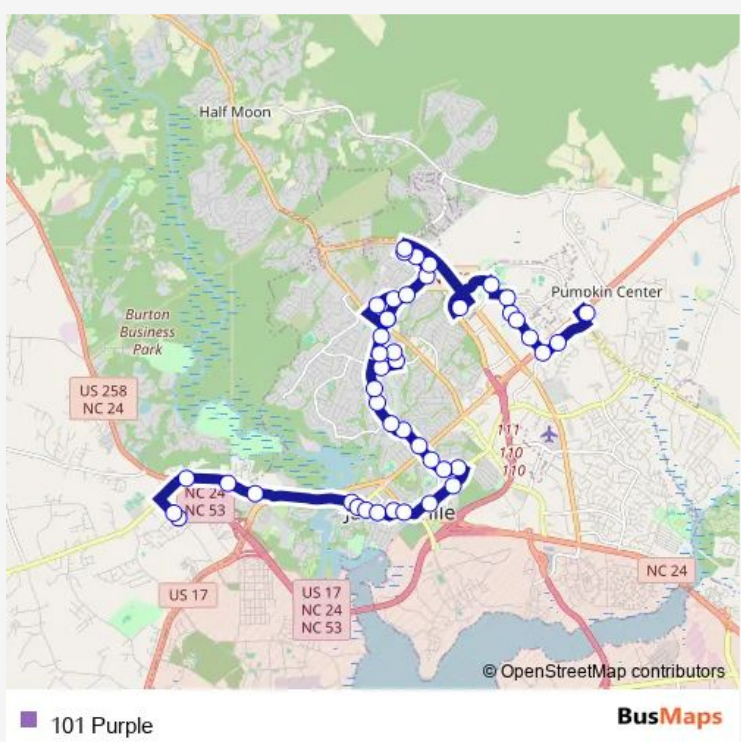

Bus 101 Purple

[Go to website](#)

Direction
 Crestfield Point Apt Blue Creek School Rd. — N. Marine Center @ Piney Green Rd. East

45 stops

[Open route schedule](#)

- Crestfield Point Apt Blue Creek School Rd.
- Springfield Apt Blue Creek School Rd
- Hardee's Hwy 258
- Hwy 258 @ Aldi East
- Hwy 258 @ Urgent Care East
- Old Bridge St. @ Mill Ave. East
- Railroad St. @ College St. East
- College St. @ Thompson ECC East
- College St. @ Health Dept. East
- E. Bayshore Blvd. @ New Bridge St. East
- New Bridge St. @ Speedway East
- Hargett St. @ Richards Dr. East
- Hargett St. @ Onslow Dr. East
- York St. @ New River Dr. East
- Onslow Dr. @ Bryan St. East
- Onslow Dr. @ Eastwood Dr. East
- Onslow Dr. @ Marine Blvd. East
- Onslow Dr. @ Dewitt St. East
- Henderson Dr. @ River St. East
- Henderson Dr. @ School St. East
- Henderson Dr. @ Elm St. East

Route schedule
 Crestfield Point Apt Blue Creek School Rd. — N. Marine Center @ Piney Green Rd. East

Monday	05:55-18:55
Tuesday	05:55-18:55
Wednesday	05:55-18:55
Thursday	05:55-18:55
Friday	05:55-18:55
Saturday	09:55-18:55
Sunday	09:55-18:55

Route info

Direction: Crestfield Point Apt Blue Creek School Rd.

Stops: 45

Trip Duration: 1 hour 0 min

E. Doris Ave. @ Davis St. East

Plaza Dr. @ Onslow County Library East

Carmen Ave. @ Plaza Dr. East

Carmen Ave. @ Henderson Dr. East

Trip Duration: 0 hour 59 min

Henderson Dr. @ River St. West

Onslow Dr. @ Dewitt St. West

Onslow Dr. @ Gerber Collision & Glass West

Jacksonville Station East

Onslow Dr. @ Eastwood Dr. West

Onslow Dr. @ Bryan St. West