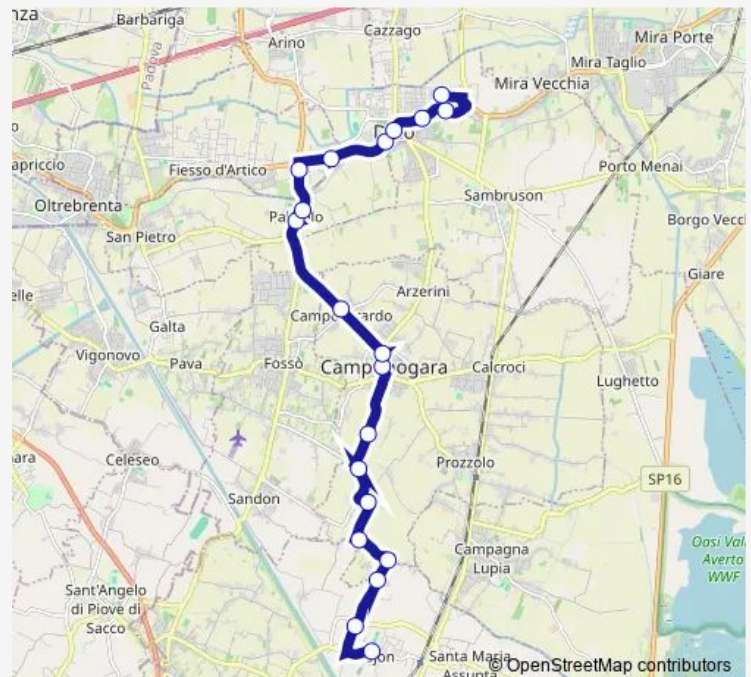

Dolo Ca' Tron

Dolo Scuole

Route schedule

Bojon Chiesa — Dolo Scuole

Monday 07:10

Tuesday 07:10

Wednesday 07:10

Thursday 07:10

Friday 07:10

Saturday —

Sunday —

Route info

Direction: Bojon Chiesa

Stops: 20

Trip Duration: 0 hour 22 min

54e — Bojon Chiesa - Dolo Scuole