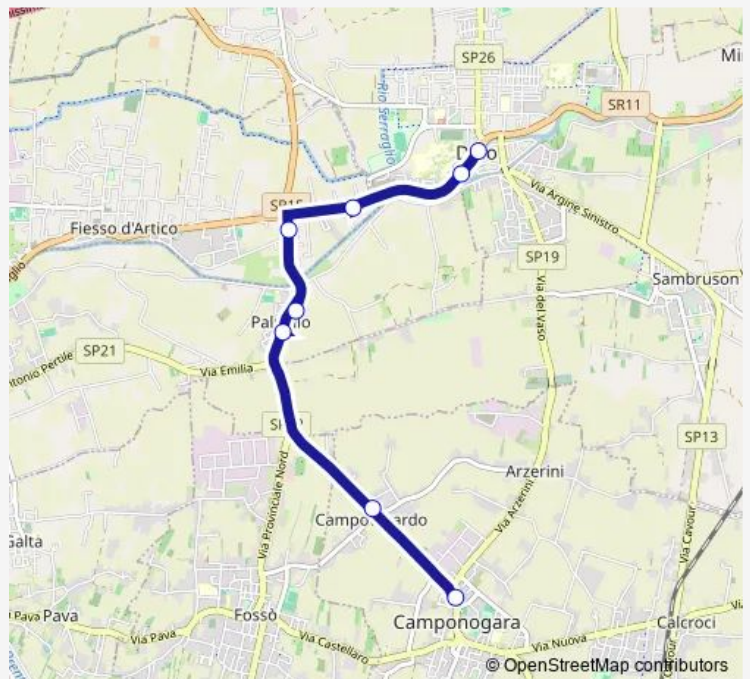

Bus 54e Camponogara Arzerini - Dolo Centro

[Go to website](#)

Direction
 Camponogara Arzerini — Dolo Centro
 8 stops
[Open route schedule](#)

- Camponogara Arzerini
- Campoverardo Centro
- Paluello Veneto
- Paluello
- Fiesso Padana
- Fiesso Gemito
- Dolo Ospedale
- Dolo Centro

Route schedule
 Camponogara Arzerini — Dolo Centro

Monday	14:49
Tuesday	14:49
Wednesday	14:49
Thursday	14:49
Friday	14:49
Saturday	—
Sunday	—

Route info
 Direction: Camponogara Arzerini
 Stops: 8
 Trip Duration: 0 hour 8 min

54e — Camponogara Arzerini - Dolo Centro **BusMaps**

54e Bus time schedules and route maps are available in an offline PDF at busmaps.com. Use the busmaps.com website to see live bus times, train schedule or subway schedule, and step-by-step directions for all public transit in Dolo

The schedule is provided in the local timezone. Times with "(+1)" indicate departures on the next day.

PDF file created on 2025-02-26

2024 BusMaps.com - All Rights Reserved