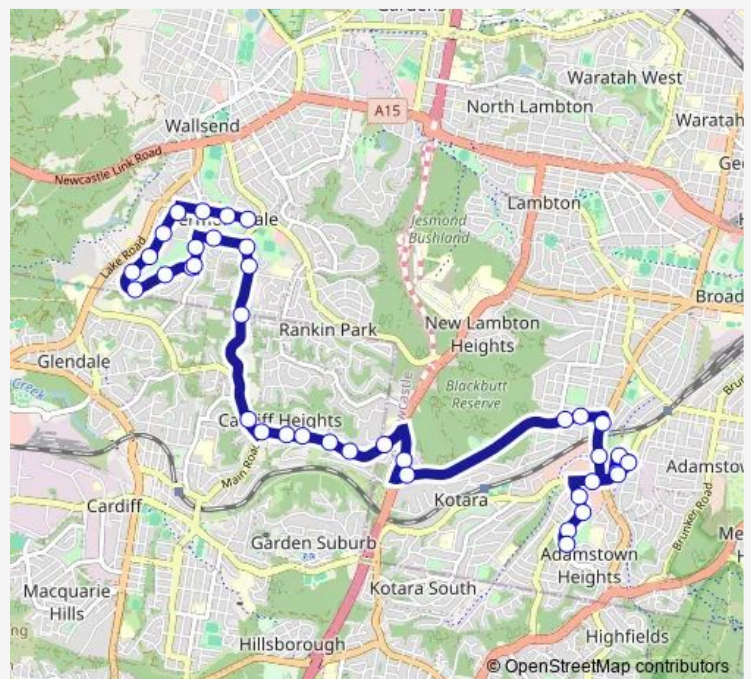

### Route schedule

Croudace Rd Opp Urara Pde — Lexington Pde Opp Kotara High School

Monday 07:45

Tuesday 07:45

Wednesday 07:45

Thursday 07:45

Friday 07:45

Saturday —

### Route info

Direction: Croudace Rd Opp Urara Pde

Stops: 38

Trip Duration: 0 hour 33 min

789 — Kotara High School to Cardiff Rd and Croudace Rd

Main Rd Opp 50

Cardiff Heights Baptist Church, Main Rd

Cardiff Rd Opp Beverley Cres