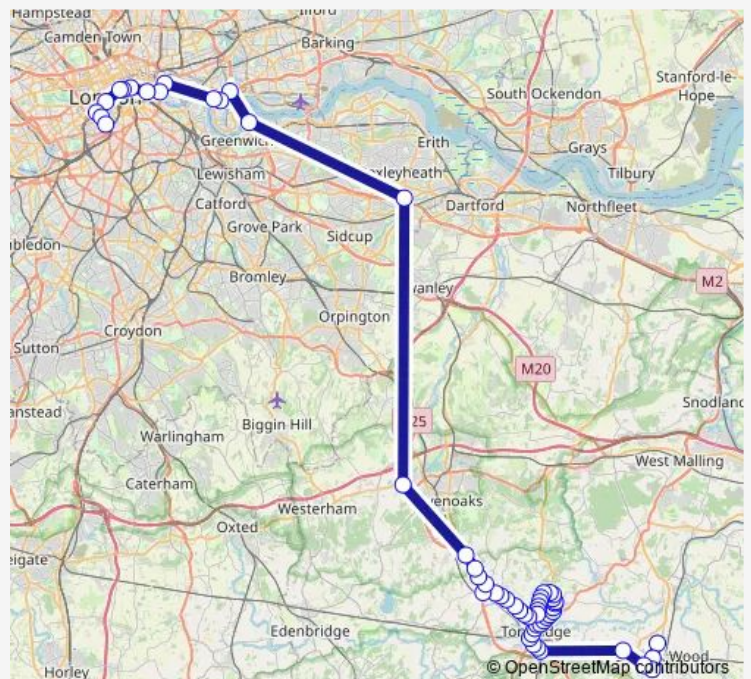

Martin Hardie Way

Methodist Church

Turner Road

Route schedule

Eastlands — Tate Britain / Millbank Millennium Pier

Monday 05:55-06:49

Tuesday 05:55-06:49

Wednesday 05:55-06:49

Thursday 05:55-06:49

Friday 05:55-06:49

Saturday —

Sunday —

Route info

Direction: Eastlands

Stops: 57

Trip Duration: 2 hour 28 min