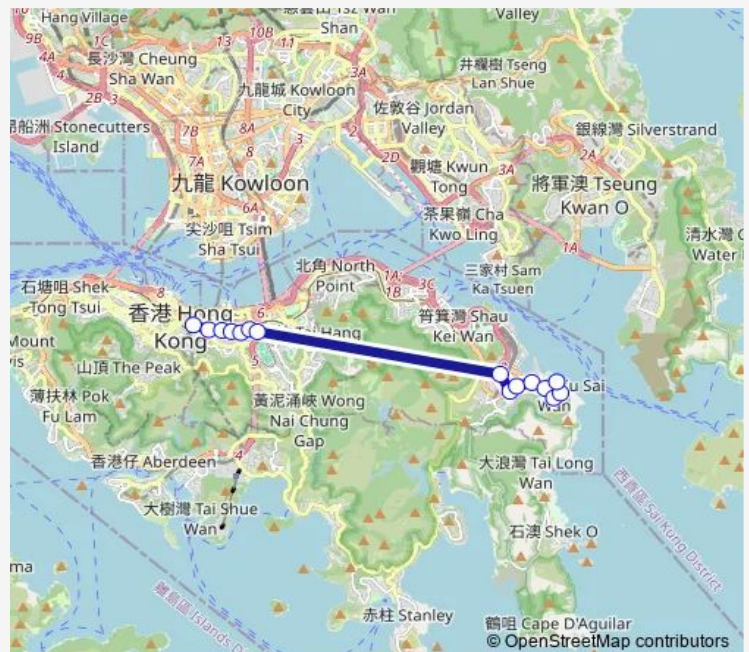

[Ctb] OLD WAN Chai Police Station, Gloucester Road[Kmb+Ctb] OLD WAN Chai Police Station/
Old WAN Chai Police Station, Gloucester Road[Kmb] OLD WAN Chai Police Station

[Ctb] Fenwick Street, Gloucester Road[Kmb+Ctb] Fenwick Street/
Fenwick Street, Gloucester Road[Kmb] Fenwick Street

[Ctb] Admiralty Station - Rodney Street

Route schedule

[Ctb] SIU SAI WAN (Island Resort)[Kmb+Ctb] Island Resort BUS Terminus/
Siu SAI WAN (Island Resort) — [Ctb] Admiralty Station - Rodney Street

Monday	08:15-08:53
Tuesday	08:15-08:53
Wednesday	08:15-08:53
Thursday	08:15-08:53
Friday	08:15-08:53
Saturday	08:19-08:42
Sunday	—

Route info

Direction: [Ctb] SIU SAI WAN (Island Resort)[Kmb+Ctb] Island Resort BUS Terminus/
Siu SAI WAN (Island Resort)

Stops: 8

Trip Duration: 0 hour 30 min

Direction

[Ctb] SIU SAI WAN (Island Resort)[[Kmb+Ctb] Island Resort BUS Terminus/
Siu SAI WAN (Island Resort) — [Ctb] Admiralty Station - Rodney Street

7 stops

[Open route schedule](#)

[Ctb] SIU SAI WAN (Island Resort)[[Kmb+Ctb] Island Resort BUS Terminus/
Siu SAI WAN (Island Resort)

[Ctb] SIU SAI WAN Estate

[Ctb] FU Shing Court, Chai WAN Road[[Kmb+Ctb] FU Shing Court/
Fu Shing Court, Chai WAN Road[[Kmb] FU Shing Court