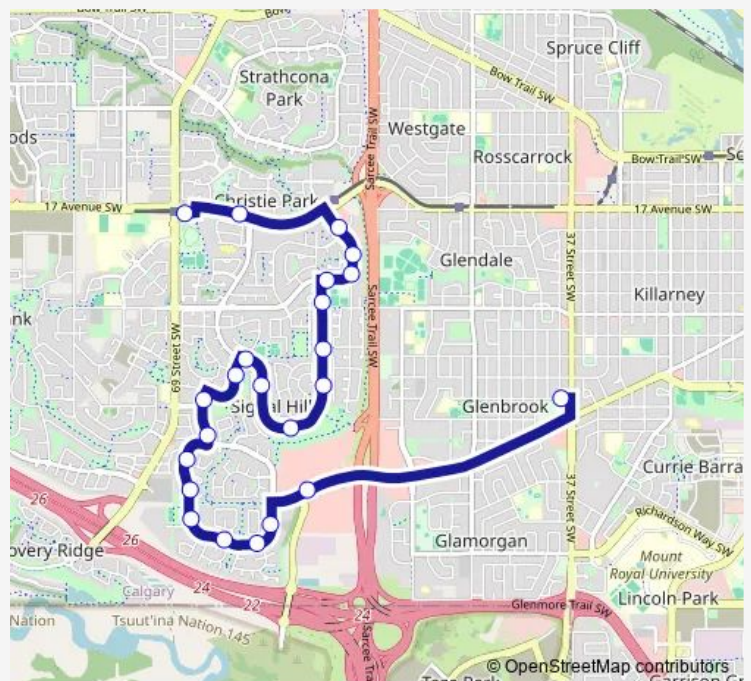

SB Sierra Morena RD @ 34 AV Sw

WB Sierra Morena BV @ Sierra Morina RD Sw

SB Sierra Morena BV @ Sierra Morena WY Sw

SB Sierra Morena BV @ Sierra Morena CO Sw

SB Sierra Morena BV @ Sierra Morena PA Sw

EB Sierra Morena BV @ Sierra Nevada WY Sw

EB Sierra Morena BV @ Sierra Madre CR Sw

Route schedule

EB 17 AV SW @ 69 Street West LRT Station — 37 ST @ Richmond RD SB nearside

Monday	08:25
Tuesday	08:25
Wednesday	08:25
Thursday	08:25
Friday	08:25
Saturday	—
Sunday	—

Route info

Direction: EB 17 AV SW @ 69 Street West LRT Station

Stops: 25

Trip Duration: 0 hour 35 min

789 — A E Cross/ Signal Hill

NB Sierra Morena BV @ Sierra Morena Mews Sw

EB Richmond RD @ Sierra Morena BV Sw

Thursday 16:00

Friday 13:10

Saturday —

Sunday —

Route info

Direction: 37 ST @ Richmond RD SB nearside

Stops: 23

Trip Duration: 0 hour 22 min