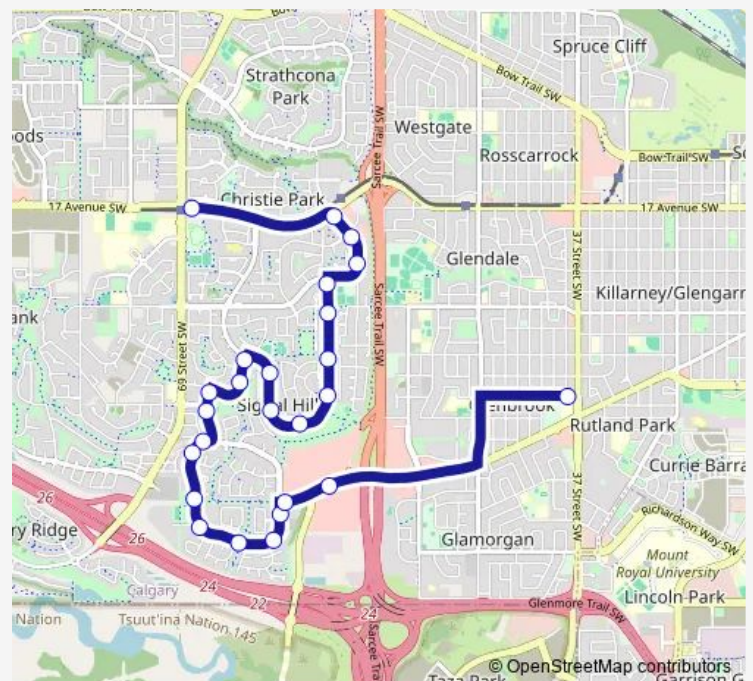

SB Sierra Morena RD @ 34 AV SW

WB Sierra Morena BV @ Sierra Morina RD Sw

SB Sierra Morena BV @ Sierra Morena WY Sw

SB Sierra Morena BV @ Sierra Morena CO Sw

SB Sierra Morena BV @ Sierra Morena PA Sw

EB Sierra Morena BV @ Sierra Nevada WY Sw

EB Sierra Morena BV @ Sierra Madre CR Sw

Route schedule

EB 17 AV SW @ 69 Street West LRT Station — 37 ST @ Richmond RD SB nearside

Monday	08:25
Tuesday	08:25
Wednesday	08:25
Thursday	08:25
Friday	08:25
Saturday	—
Sunday	—

Route info

Direction: EB 17 AV SW @ 69 Street West LRT Station

Stops: 25

Trip Duration: 0 hour 35 min

789 — A E Cross/ Signal Hill

NB Sierra Morena BV @ Sierra Morena Mews Sw

EB Richmond RD @ Sierra Morena BV Sw

Thursday 16:00

Friday 13:10

Saturday —

Sunday —

Route info

Direction: 37 ST @ Richmond RD SB nearside

Stops: 23

Trip Duration: 0 hour 22 min