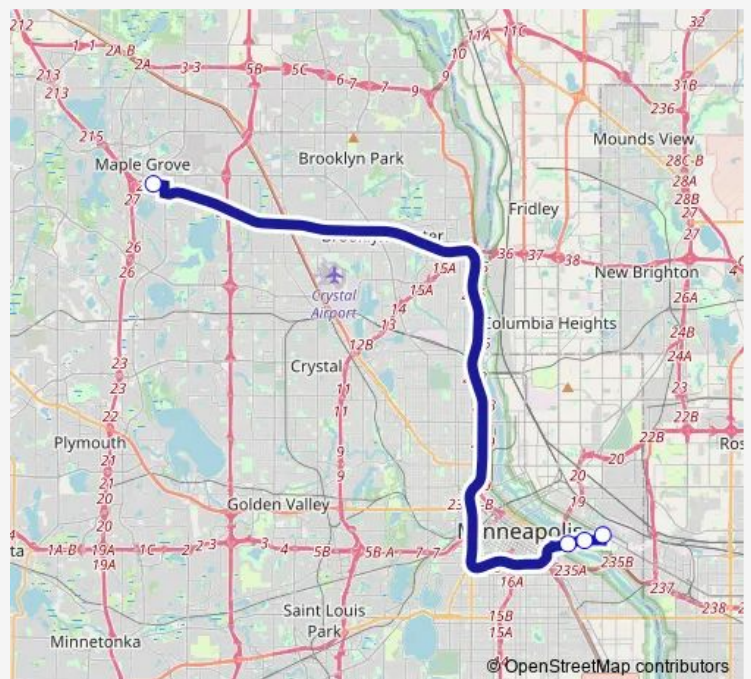

Washington Ave & Coffman Union

Oak St SE & University Ave SE

Route schedule

Maple Grove P&R & Transit Station — Oak St SE & University Ave SE

Monday 06:57-08:03

Tuesday 06:57-08:03

Wednesday 06:57-08:03

Thursday 06:57-08:03

Friday 06:57-08:03

Saturday —

Sunday —

Route info

Direction: Maple Grove P&R & Transit Station

Stops: 4

Trip Duration: 0 hour 32 min

Direction

5th St SE & Lot #37 Layover — Maple Grove P&R & Transit Station

6 stops

[Open route schedule](#)

5th St SE & Lot #37 Layover

Oak St SE & 4th St SE

Oak St SE & Washington Ave SE

Washington Ave & Coffman Union

Washington Ave & Willey Hall

Maple Grove P&R & Transit Station

Route schedule

5th St SE & Lot #37 Layover — Maple Grove P&R & Transit Station

Monday 14:43-16:43

Tuesday 14:43-16:43

Wednesday 14:43-16:43

Thursday 14:43-16:43