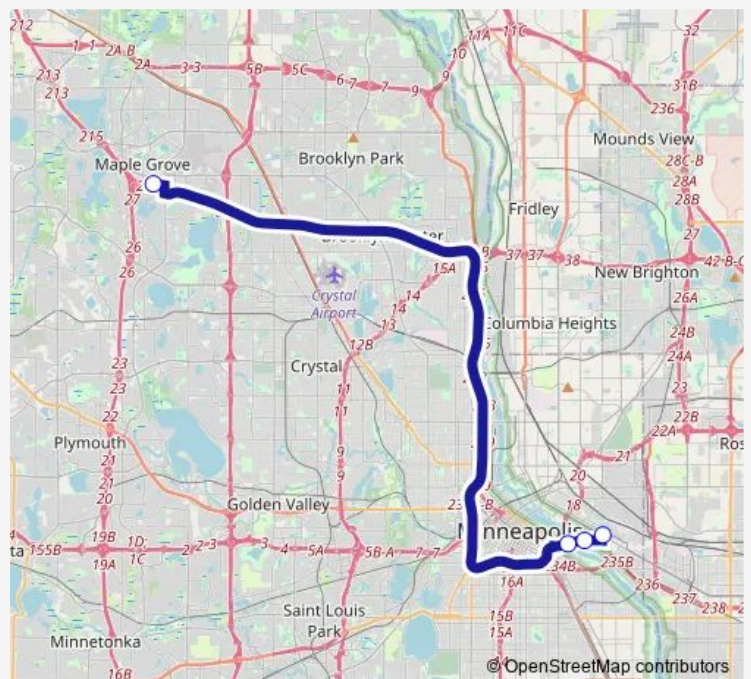

Washington Ave & Coffman Union

Oak St SE & University Ave Se

Route schedule

Maple Grove P&R & Transit Station — Oak St SE & University Ave Se

Monday 06:57-08:03

Tuesday 06:57-08:03

Wednesday 06:57-08:03

Thursday 06:57-08:03

Friday 06:57-08:03

Saturday —

Sunday —

Route info

Direction: Maple Grove P&R & Transit Station

Stops: 4

Trip Duration: 0 hour 33 min

789

Direction

5th St SE & Lot #37 Layover — Maple Grove P&R & Transit Station

6 stops

[Open route schedule](#)

5th St SE & Lot #37 Layover

Oak St SE & 4th St Se

Oak St SE & Washington Ave Se

Washington Ave & Coffman Union

Washington Ave & Willey Hall

Maple Grove P&R & Transit Station

Route schedule

5th St SE & Lot #37 Layover — Maple Grove P&R & Transit Station

Monday 14:43-16:43

Tuesday 14:43-16:43

Wednesday 14:43-16:43

Thursday 14:43-16:43