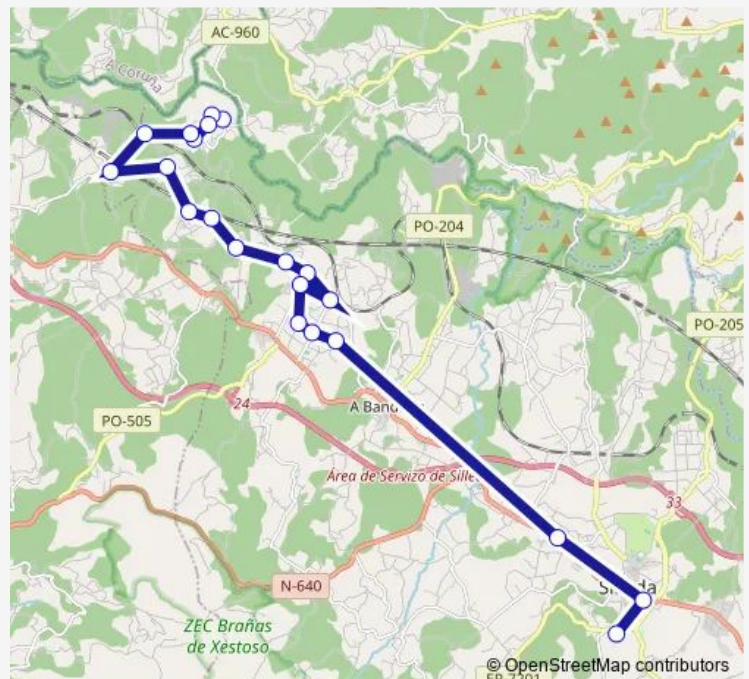

Thursday 07:37-08:05

Friday 07:37-08:05

Saturday —

Sunday —

Route info

Direction: Vilariño

Stops: 21

Trip Duration: 0 hour 45 min

Fucarelos

Vilariño

Route schedule

IES Pintor Colmeiro — Vilariño

Monday 14:30

Tuesday 14:30

Wednesday 14:30

Thursday 14:30-17:30