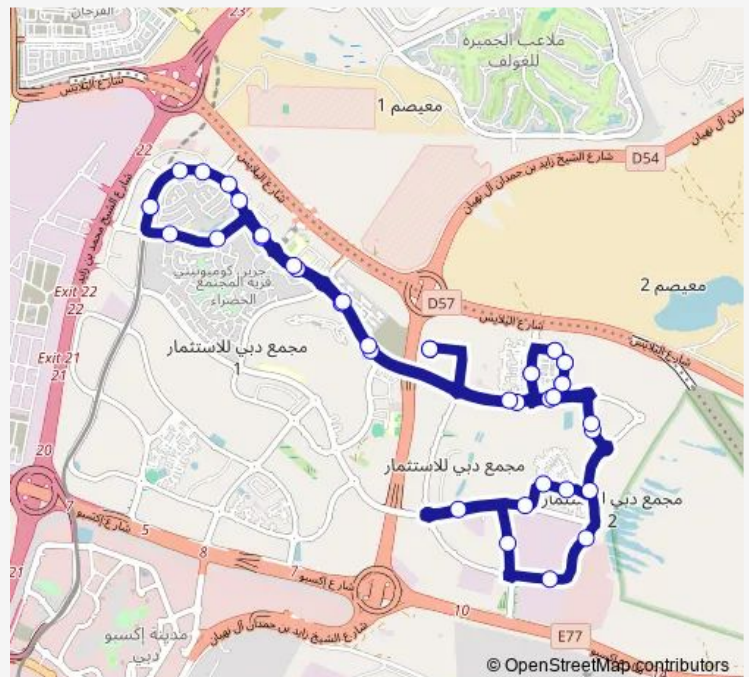

Direction

DIP Metro Bus Stop 1 — DIP Metro Bus Stop 1

41 stops

[Open route schedule](#)

- DIP Metro Bus Stop 1
- The Green Community, West Gate Entrance 1
- The Green Community, East Gate Entrance 1
- The Green Community, Main Gate Entrance 1
- The Green Community, Choithram Supermarket 1
- The Green Community, AA Building 1
- Dubai Lagoon, Nibras International School 1
- Dubai Lagoon, Ewan Residence 1
- Dubai Lagoon 1
- Gulf News, Dip
- Pace Food Stuff Trading 1
- Arabian Orchard Complex A-1
- Arabian Orchard Complex B-1
- Arabian Orchard Complex C-1
- Arabian Orchard Complex D-1
- Dunes Village 2
- Dunes Village 1
- Fastner World International 1
- Dubai Pearl Gypsum Industries 1
- Dip, AMB Building 1
- Dip, Madina Supermarket Terminus

Route schedule

DIP Metro Bus Stop 1 — DIP Metro Bus Stop 1

Monday	03:36-00:12 ⁺¹
Tuesday	03:36-00:12 ⁺¹
Wednesday	03:36-00:12 ⁺¹
Thursday	03:36-00:12 ⁺¹
Friday	03:36-01:11 ⁺¹
Saturday	03:50-00:11 ⁺¹
Sunday	06:44-00:11 ⁺¹

Route info

Direction: DIP Metro Bus Stop 1

Stops: 41

Trip Duration: 1 hour 22 min

F50 — DIP MS - DIP 2

DIP 2, Al Salam Masjid

DIP 2, Civil Defence

DIP 2, 63rd Street

DIP 2, 74th Street

DIP 2, Yalaisy Centre

Fastner World International 2

Arabian Orchard Complex A-1

Arabian Orchard Complex B-1

Arabian Orchard Complex C-1

Arabian Orchard Complex D-1

Dunes Village 2