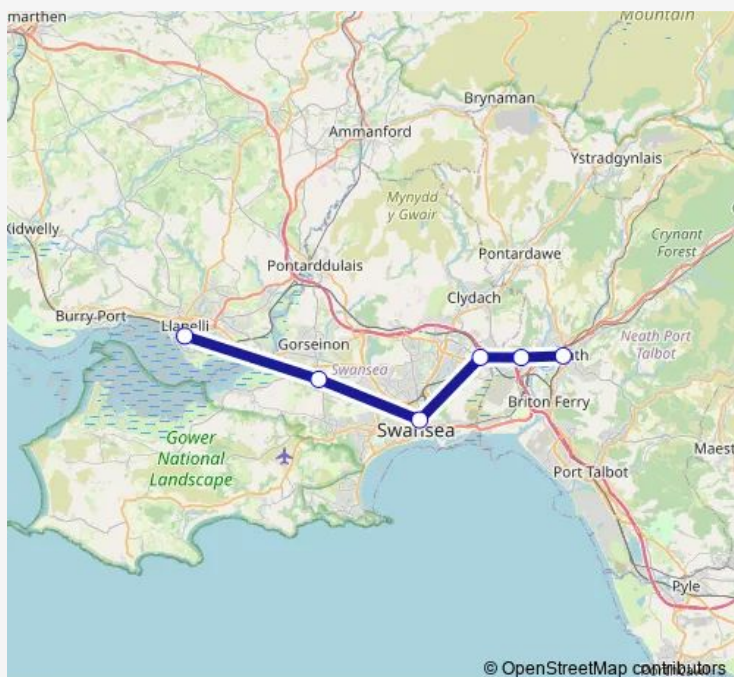

Rail Replacement Bus Service Aw:Nth->Lle AW replacement bus service from NTH to Lle

[Go to website](#)

Direction

Neath — Llanelli

6 stops

[Open route schedule](#)

Neath

Skewen

Llansamlet

Swansea

Gowerton

Llanelli

Route schedule

Neath — Llanelli

| | |
|-----------|---------------------------|
| Monday | 24:07 ⁺¹ |
| Tuesday | 00:07-00:07 ⁺¹ |
| Wednesday | 00:07-00:07 ⁺¹ |
| Thursday | 00:07-00:07 ⁺¹ |
| Friday | 00:07 |
| Saturday | — |
| Sunday | — |

Route info

Direction: Neath

Stops: 6

Trip Duration: 1 hour 1 min

Aw:Nth->Lle Rail Replacement Bus Service time schedules and route maps are available in an offline PDF at busmaps.com. Use the busmaps.com website to see live bus times, train schedule or subway schedule, and step-by-step directions for all public transit in Swansea