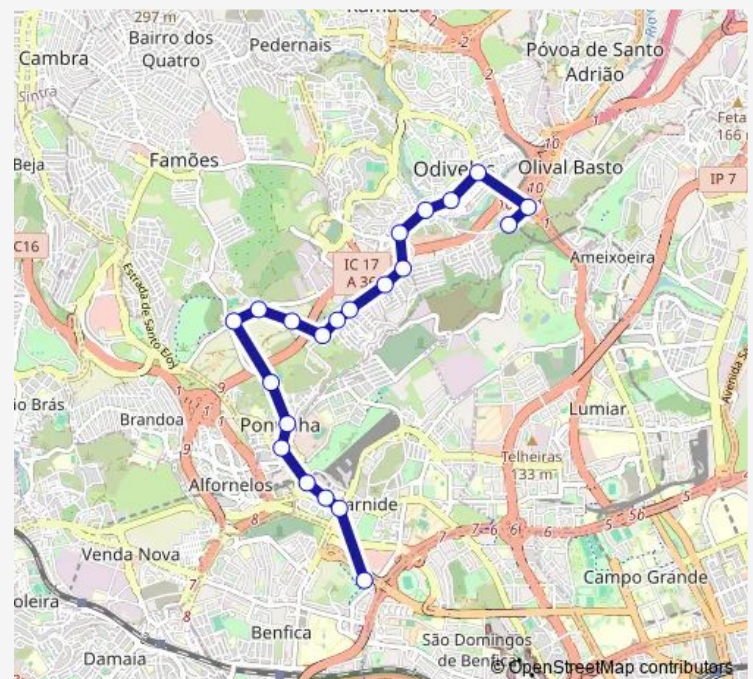

Bus 205 - Sr Roubado (Metro) - Pontinha (Metro)

[Go to website](#)

Direction

Sr Roubado (Metro) — Lisboa (Colégio Militar)

21 stops

[Open route schedule](#)

Sr Roubado (Metro)

Sr Roubado (Malaposta)

Odivelas (Av D Dinis 4)

Odivelas (Av D Dinis 54) Mercado

Odivelas (Av D Dinis 84)

Patameiras (R Ant Feliciano Castilho 2)

Serra Luz (R Padre Américo Lte 276)

Serra Luz (R Padre Américo 2)

Serra Luz (R Padre Américo 30) Churrasqueira

Bº Sta Maria 81

Bº Sta Maria (União Desportiva)

Bº Sta Maria 601 (Ponte)

Estrada Paiã (Est Serviço)

Estrada Paiã 1 (X)

Paiã (Esc Agrícola)

Pontinha (Pça Luís Camões) Psp

Pontinha (R Sto André) Centro Comercial

Pontinha (Metro)

Lisboa (Estrada Correia) Instituto

Lisboa (Carnide) Metro

Lisboa (Colégio Militar)

Route schedule

Sr Roubado (Metro) — Lisboa (Colégio Militar)

Monday 05:10-20:15

Tuesday 05:10-20:15

Wednesday 05:10-20:15

Thursday 05:10-20:15

Friday 05:10-20:15

Saturday —

Sunday —

Route info

Direction: Sr Roubado (Metro)

Stops: 21

Trip Duration: 0 hour 28 min

205 - Sr Roubado (Metro) - Pontinha (Metro)