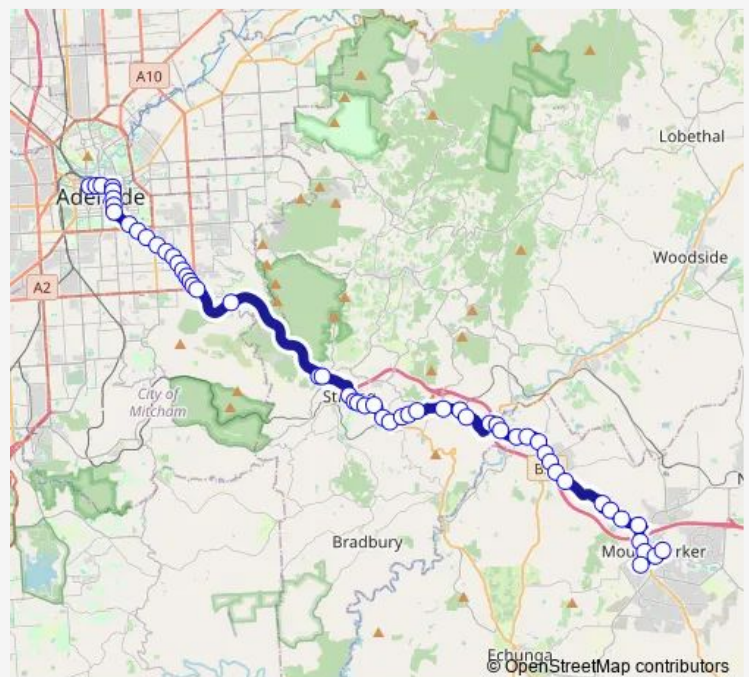

Stop 9 Glen Osmond Rd - North East side

Stop 10 Glen Osmond Rd - North East side

Stop 11 Glen Osmond Rd - North East side

Stop 12 Glen Osmond Rd - North East side

Stop 13 Glen Osmond Rd - North East side

Stop 14 Mt Barker Rd - North side

Route schedule

Stop D1 Currie St - North side — Zone B Dutton Rd Park 'n' Ride

Monday —

Tuesday —

Wednesday —

Thursday —

Friday —

Saturday 24:45-02:45⁺¹

Sunday 03:45-04:45

Route info

Direction: Stop D1 Currie St - North side

Stops: 55

Trip Duration: 1 hour 3 min

■ N801 — After Midnight Saturday PM - Sunday AM Mount Barker to City

Stop 16 South Eastern Fwy - North West side

Stop 24A / Zone B Crafers Park N Ride

Stop 25 Main St - North side

Stop 36 Mt Barker Rd - East side

Stop 37 Mt Barker Rd - North side

Stop 38 Mt Barker Rd - North side

Stop 39 Mt Barker Rd - North side

Stop 40 Mt Barker Rd - North side