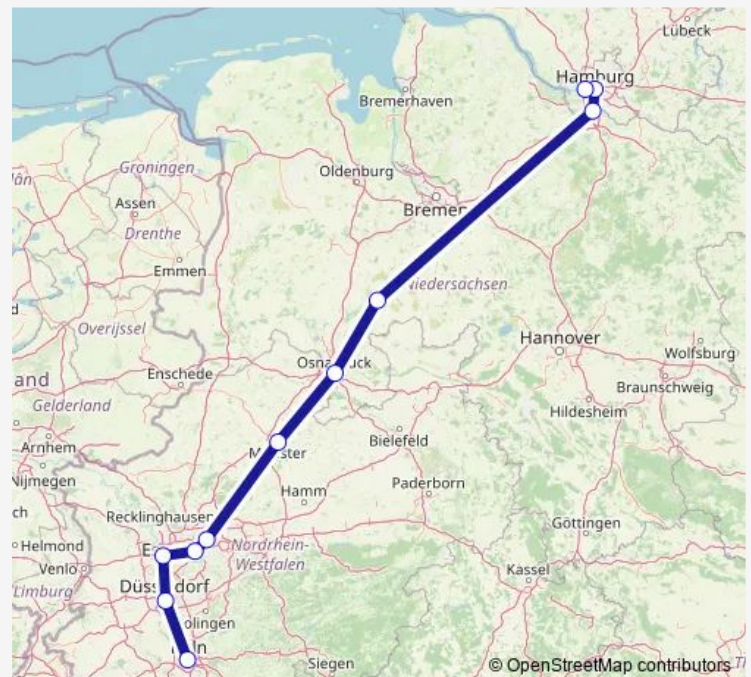

Hamm(Westf)

Münster(Westf)Hbf

Osnabrück Hbf

Diepholz

Hamburg-Harburg

Hamburg Hbf

Hamburg-Altona

Route schedule

Köln Hbf — Hamburg-Altona

Monday —

Tuesday —

Wednesday —

Thursday —

Friday —

Saturday —

Sunday 14:14

Route info

Direction: Köln Hbf

Stops: 9

Trip Duration: 4 hour 48 min

■ IC 2414

Direction

Köln Hbf — Hamburg-Altona

11 stops

[Open route schedule](#)

Köln Hbf

Düsseldorf Hbf

Duisburg Hbf

Essen Hbf

Gelsenkirchen Hbf

Münster(Westf)Hbf

Osnabrück Hbf