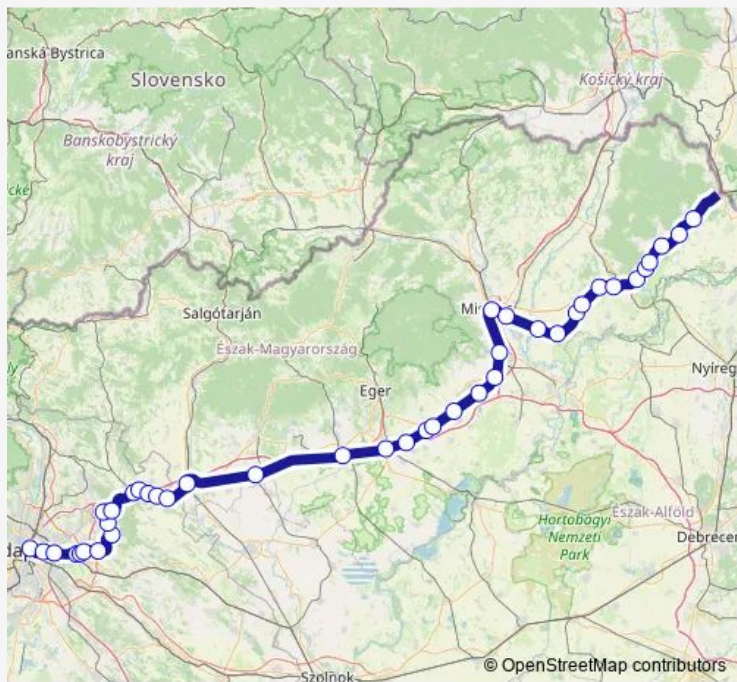

Thursday 07:30

Friday 07:30

Saturday 07:30

Sunday 07:30

Route info

Direction: Budapest-Keleti

Stops: 41

Trip Duration: 4 hour 36 min