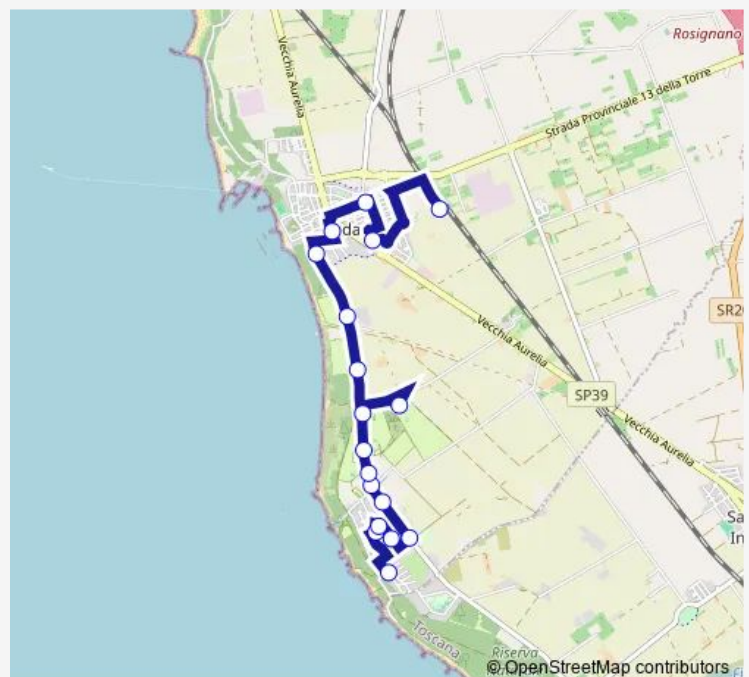

Piazza Toscana

### Route schedule

Piazza Garibaldi Fermata Serale — Piazza Toscana

Monday 07:19

Tuesday 07:19

Wednesday 07:19

Thursday 07:19

Friday 07:19

Saturday 07:19

### Route info

Direction: Piazza Garibaldi Fermata Serale

Stops: 13

Trip Duration: 0 hour 21 min