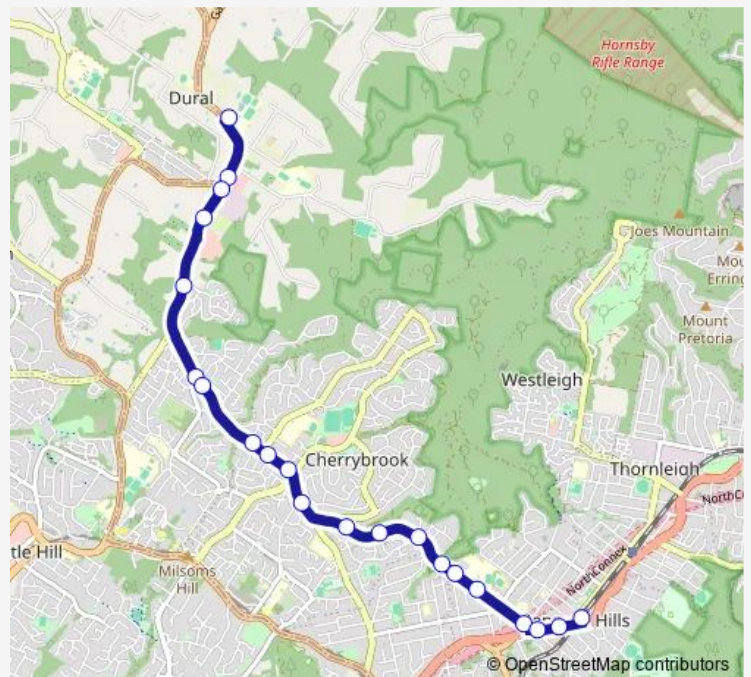

School Bus 3592 Redfield College to Pennant Hills Station

[Go to website](#)

**Direction**

Redfield College Bus Bay, Old Northern Rd — Pennant Hills Station, Railway St, Stand C

21 stops

[Open route schedule](#)

- Redfield College Bus Bay, Old Northern Rd
- Old Northern Rd Before New Line Rd
- New Line Rd After Old Northern Rd
- Dural Golf Driving Range, New Line Rd
- New Line Rd At Sebastian Dr
- New Line Rd Before James Henty Dr
- New Line Rd After James Henty Dr
- New Line Rd Before Purchase Rd
- New Line Rd After Purchase Rd
- New Line Rd Before Shepherds Dr
- New Line Rd Before Boundary Rd
- Boundary Rd After Francis Greenway Dr
- 220 Boundary Rd
- Boundary Rd Opp Cedarwood Dr
- Boundary Rd Opp Lee Rd
- Boundary Rd Before Lois Lane
- Pennant Hills High School, Boundary Rd
- St Agatha's Catholic School, Boundary Rd
- St Agatha's Catholic Primary School, Pennant Hills Rd
- Pennant Hills Rd At Fisher Av
- Pennant Hills Station, Railway St, Stand C

Route schedule

Redfield College Bus Bay, Old Northern Rd — Pennant Hills Station, Railway St, Stand C

|           |       |
|-----------|-------|
| Monday    | 15:15 |
| Tuesday   | 15:15 |
| Wednesday | 15:15 |
| Thursday  | 15:15 |
| Friday    | 15:15 |
| Saturday  | —     |
| Sunday    | —     |

Route info

Direction: Redfield College Bus Bay, Old Northern Rd

Stops: 21

Trip Duration: 0 hour 24 min

3592 — Redfield College to Pennant Hills Station

3592 School Bus time schedules and route maps are available in an offline PDF at [busmaps.com](https://busmaps.com). Use the [busmaps.com](https://busmaps.com) website to see live bus times, train schedule or subway schedule, and step-by-step directions for all public transit in Parramatta