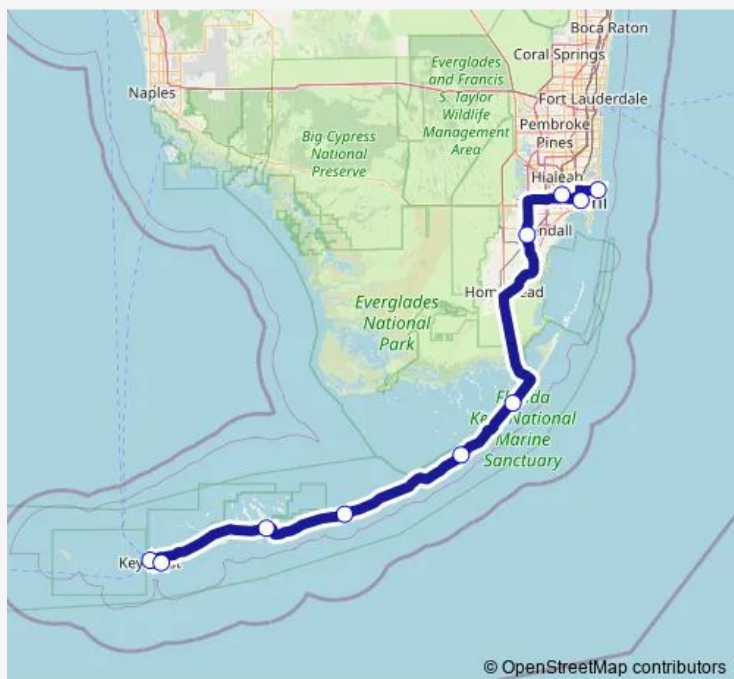

Miami Intermodal Center

Snapper Creek Service Plaza (Southbound)

Key Largo Bus Stop

Islamorada (Southbound)

Marathon (Southbound)

Big Pine Key

Key West (Downtown)

Key West Airport

Route schedule

Miami Beach — Key West Airport

Monday 10:50-11:50

Tuesday 10:50-11:50

Wednesday 10:50-11:50

Thursday 10:50-11:50

Friday 10:50-11:50

Saturday 10:50-11:50

Sunday 10:50-11:50

Route info

Direction: Miami Beach

Stops: 10

Trip Duration: 5 hour 15 min

Direction

Key West Airport — Downtown Miami

9 stops

[Open route schedule](#)

Key West Airport

Key West (Downtown)

Big Pine Key

Marathon (Northbound)

Islamorada (Wendy's)

Key Largo Bus Stop

Snapper Creek Service Plaza (Northbound)