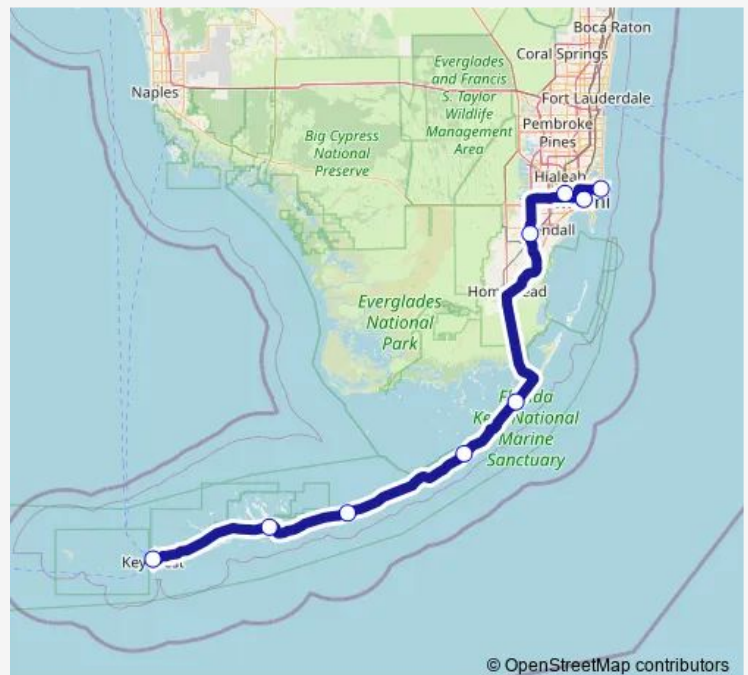

Miami Intermodal Center

Snapper Creek Service Plaza (Southbound)

Key Largo Bus Stop

Islamorada (Southbound)

Marathon (Southbound)

Big Pine Key

Key West

Route schedule

Miami Beach — Key West

Monday 11:00-12:00

Tuesday 11:00-12:00

Wednesday 11:00-12:00

Thursday 11:00-12:00

Friday 11:00-12:00

Saturday 11:00-12:00

Sunday 11:00-12:00

Route info

Direction: Miami Beach

Stops: 9

Trip Duration: 5 hour 0 min

© OpenStreetMap contributors

Direction

Key West — Downtown Miami

8 stops

[Open route schedule](#)

Key West

Big Pine Key

Marathon (Northbound)

Islamorada (Wendy's)

Key Largo Bus Stop

Snapper Creek Service Plaza (Northbound)

Miami Intermodal Center