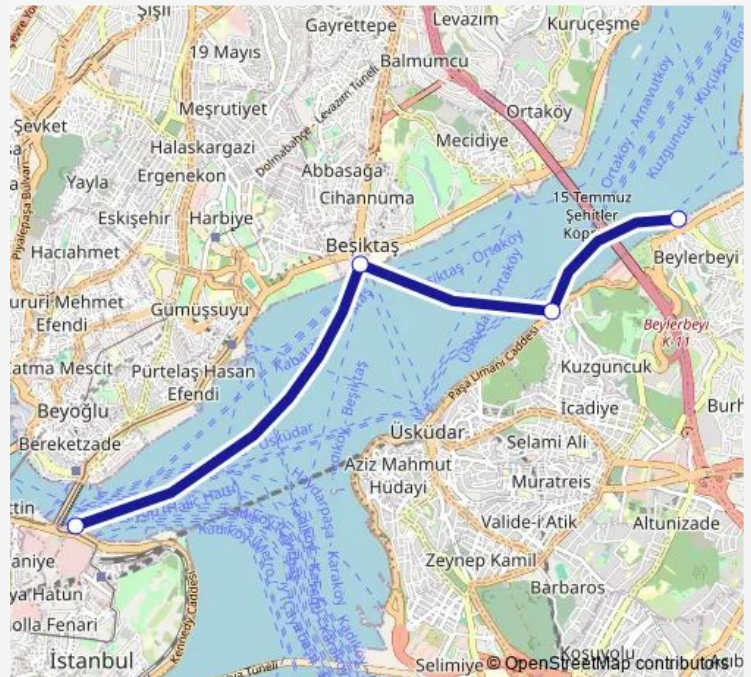

Friday 08:25

Saturday —

Sunday —

Route info

Direction: Beylerbeyi Şh.

Stops: 4

Trip Duration: 0 hour 35 min

■ BĞZ-9 — Boğazdan Geliş