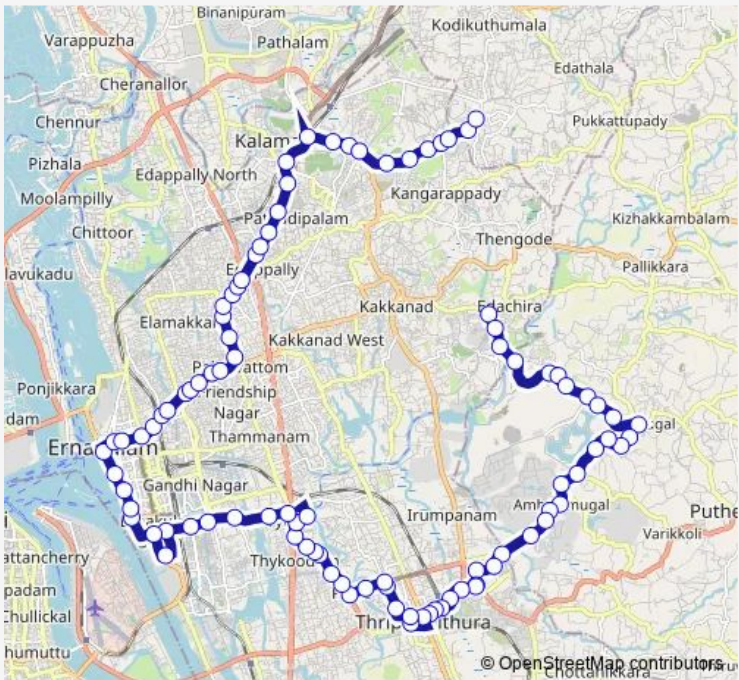

Bus Infopark ↔ Medical College

[Go to website](#)

Direction
 Infopark First Gate — Nuals Junction
 95 stops
[Open route schedule](#)

- Infopark First Gate
- Infopark Main Gate
- Kinfra
- Infopark Second Gate
- Member Pady
- Congress Bhavan
- Kurishu
- Fact Ambalamedu
- Vennithara
- Mechirapadi
- Karimugal
- Esi
- Fact Club
- Harimattam Ambalam
- Ambalamedu Post Office
- Kuzhikkad
- Jwalagiri
- Hoc
- Cochin Refinery
- Pdpp
- loc

Route schedule
 Infopark First Gate — Nuals Junction

Monday	06:00
Tuesday	06:00
Wednesday	06:00
Thursday	06:00
Friday	06:00
Saturday	06:00
Sunday	06:00

Route info
 Direction: Infopark First Gate
 Stops: 95
 Trip Duration: 2 hour 5 min