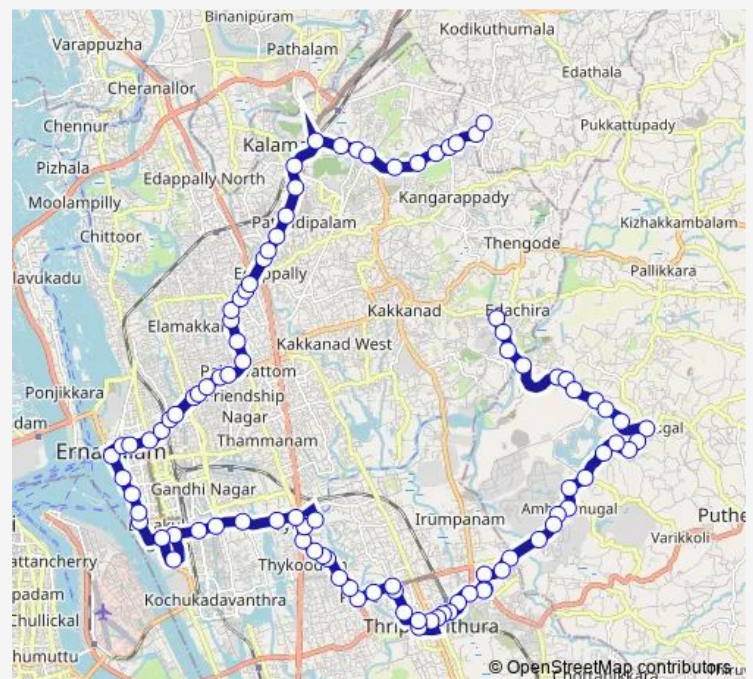

### Route schedule

Infopark First Gate — Nuals Junction

Monday 06:00

Tuesday 06:00

Wednesday 06:00

Thursday 06:00

Friday 06:00

Saturday 06:00

### Route info

Direction: Infopark First Gate

Stops: 95

Trip Duration: 2 hour 5 min

Infopark ↔ Medical College

Chitrapuzha

Kollanpady

Ambalamugal Ambalam