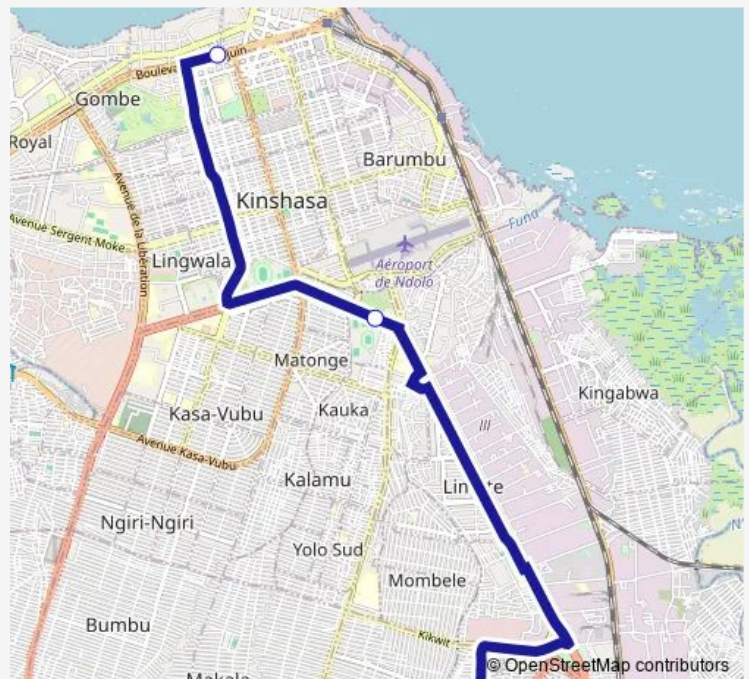

### Direction

unknown — unknown

3 stops

[Open route schedule](#)

unknown

unknown

unknown

### Route schedule

unknown — unknown

Monday 07:41

Tuesday 07:41

Wednesday 07:41

Thursday 07:41

Friday 07:41

Saturday —

### Route info

Direction: unknown

Stops: 3

Trip Duration: 0 hour 47 min

■ Gombe Centre Ville\_ TO \_ Super Lemba

**Direction**

unknown — unknown

3 stops