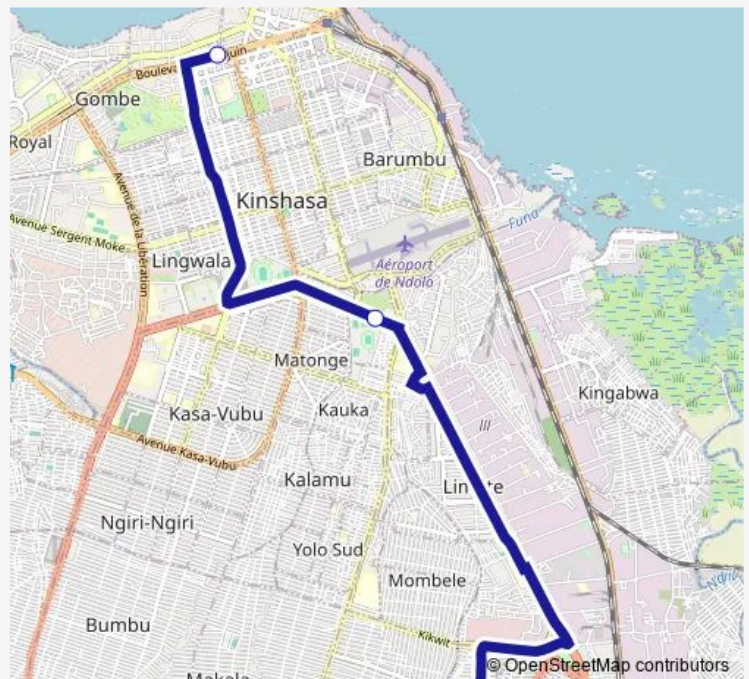

Bus Gombe Centre Ville_ TO _ Super Lemba

[Go to website](#)

Direction

unknown — unknown

3 stops

[Open route schedule](#)

unknown

unknown

Saturday —

Sunday —

Route info

Direction: unknown

Stops: 3

Trip Duration: 0 hour 47 min

■ Gombe Centre Ville_ TO _ Super Lemba

Direction

unknown — unknown

3 stops

[Open route schedule](#)

unknown

unknown

unknown

Route schedule

unknown — unknown