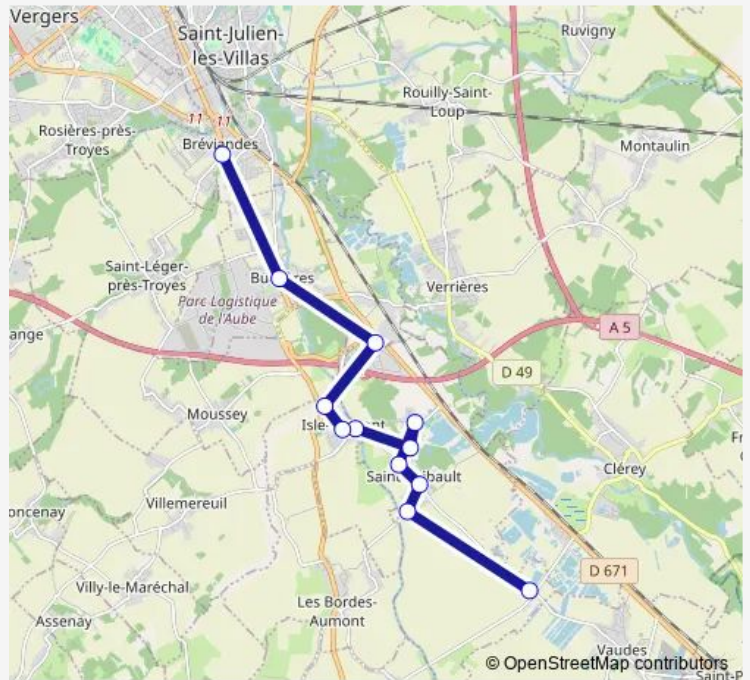

Bus 2b Saint Thibault Vers Bucheres

[Go to website](#)

Direction
 Breviandes — Voves
 12 stops
[Open route schedule](#)

- Breviandes
- Mairie Bucheres
- Bucheres Parc Activ.
- STE Reine
- Mairie Isle Aumont
- Ponts
- Pres Bonnet
- Stade ST Thibault
- Mairie ST Thibault
- Chantriots
- ST Thibault
- Voves

Route schedule
 Breviandes — Voves

Monday	06:55-19:54
Tuesday	06:55-19:54
Wednesday	06:55-19:54
Thursday	06:55-19:54
Friday	06:55-19:54
Saturday	07:22-19:56
Sunday	—

Route info
 Direction: Breviandes
 Stops: 12
 Trip Duration: 0 hour 26 min

2b — Saint Thibault Vers Bucheres **BusMaps**

Direction

Voves — Breviandes

12 stops

[Open route schedule](#)

Voves

ST Thibault

Chantriots

Breviandes

Route schedule

Voves — Breviandes

Monday	06:07-19:23
Tuesday	06:07-19:23
Wednesday	06:07-19:23
Thursday	06:07-19:23
Friday	06:07-19:23
Saturday	06:25-18:58
Sunday	—

Route info

Direction: Voves

Stops: 12