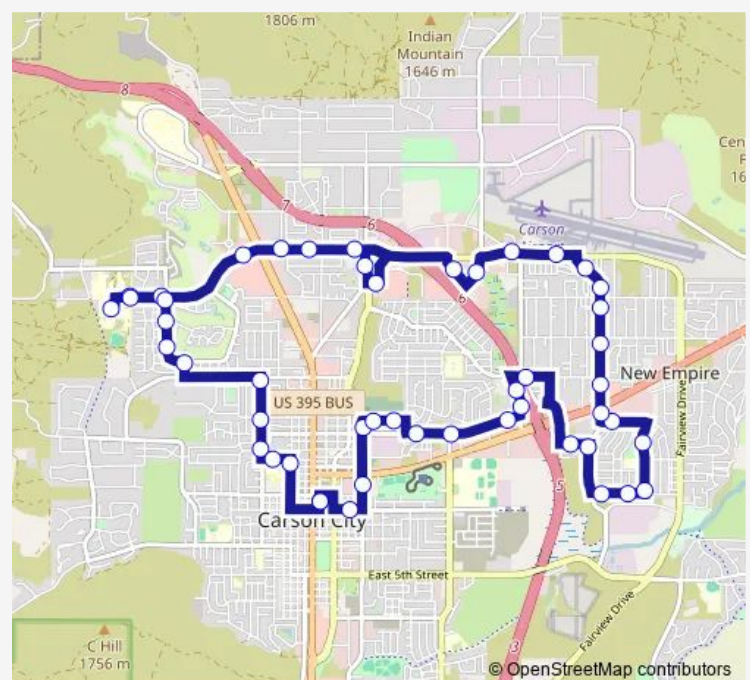

Monte Rosa & Selby/Park Terrace Park Northbound

Woodside & Sharon/Foodmaxx

Airport & U.S. 50 Northbound

Airport & Carmine

Route schedule

Plaza & Washington - Downtown Transfer Plaza — Plaza & Washington - Downtown Transfer Plaza

Monday	06:30-18:30
Tuesday	06:30-18:30
Wednesday	06:30-18:30
Thursday	06:30-18:30
Friday	06:30-18:30
Saturday	08:30-15:30
Sunday	—

Route info

Direction: Plaza & Washington - Downtown Transfer Plaza

Stops: 49

Trip Duration: 1 hour 0 min

2B — Route 2B - North Town (Counter Clockwise)

Airport & Sherman northbound

Airport & Nye northbound

Airport & Harrison

Airport & College

College Parkway/Carson City Airport

College Parkway & Challenger

Goni & Research

Research & College/Neveda Health Center

Roop & College Parkway (Inbound)

Hot Springs & Retail/Walmart (Inbound)

College Parkway & Diamond

College Parkway & Granite

College Parkway & Imperial