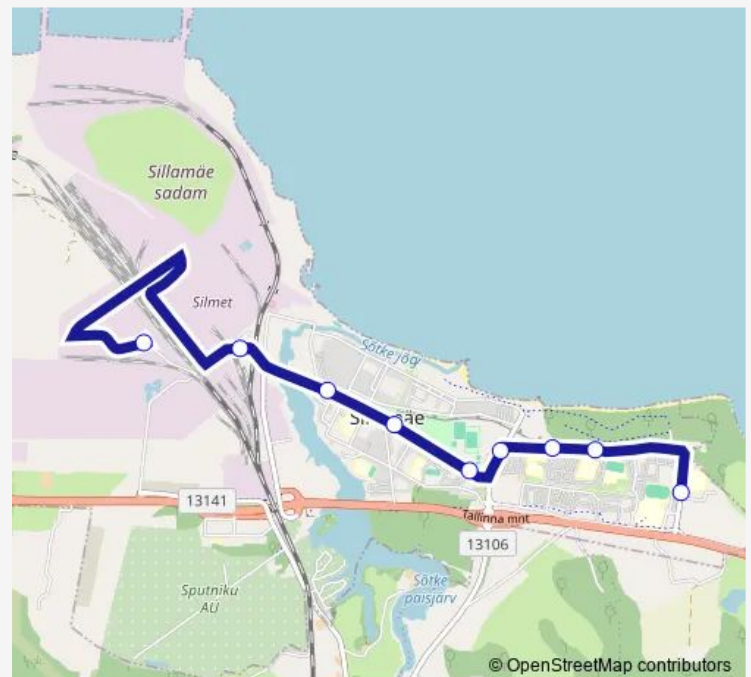

Bus 2B Kannuka - Plastiku

[Go to website](#)

Direction

Kannuka — Plastiku

9 stops

[Open route schedule](#)

Kannuka

Hariduse

Kiriku

Politsei

Sõpruse

Kultuurimaja

Sauna

Tehase

Plastiku

Route schedule

Kannuka — Plastiku

Monday 06:20-23:20

Tuesday 06:20-23:20

Wednesday 06:20-23:20

Thursday 06:20-23:20

Friday 06:20-23:20

Saturday —

Sunday —

Route info

Direction: Kannuka

Stops: 9

Trip Duration: 0 hour 20 min

2B — Kannuka - Plastiku

BusMaps