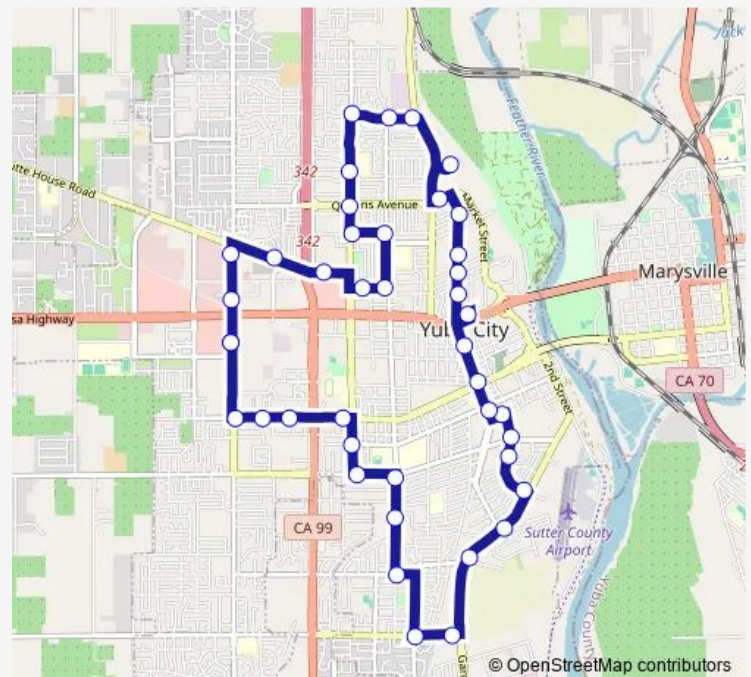

Bridge St & Joann Way

Bridge St & Oji Way

Bridge St & North Barrett Rd

Gray Ave & B St

Franklin & Gray Ave

Clark & Franklin Ave

Clark Ave & Julie Dr at St Isadore's

Richland & Bunce Rd

Plumas St at Town Square

Plumas & Bridge St

Plumas & Church St

Route schedule

Walton Ave at Sam's Club — Walton Ave at Sam's Club

Monday 06:21-17:53

Tuesday 06:21-17:53

Wednesday 06:21-17:53

Thursday 06:21-17:53

Friday 06:21-17:53

Saturday 08:21-16:53

Sunday —

Route info

Direction: Walton Ave at Sam's Club

Stops: 42

Trip Duration: 0 hour 52 min

2B — Yuba City Loop

Alturas & Shasta St.

Plumas St & Fremont Hospital

Plumas St & Ainsley Ave

Plumas St. & Sutter Estates (south ent.)

Plumas Ave & Alemar Wy

Queens Ave. & Live Oak Blvd. (Brundy Ct.)

Yuba-Sutter Behavioral Health