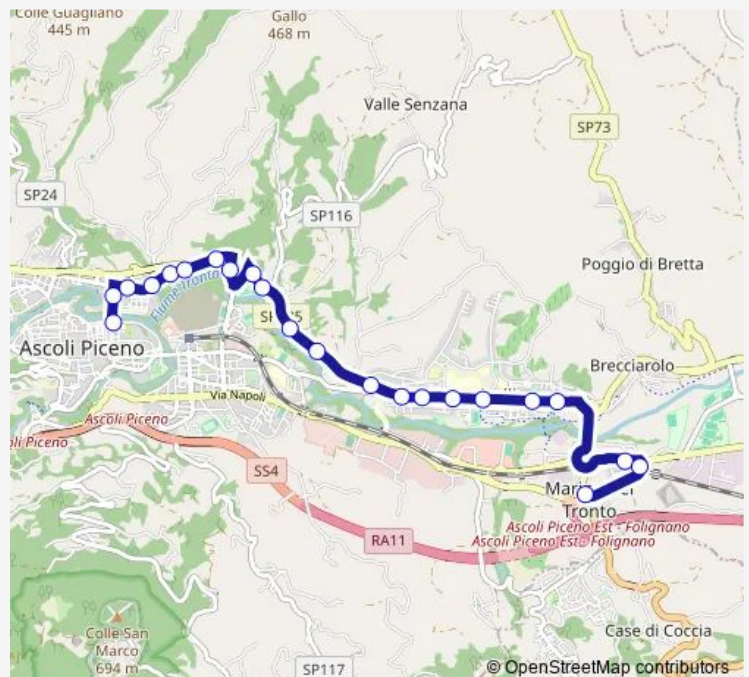

### Route schedule

Rotonda Lungotronto-Centro — Marino - Rotatoria

Monday 21:30

Tuesday 21:30

Wednesday 21:30

Thursday 21:30

Friday 21:30

Saturday 21:30

### Route info

Direction: Rotonda Lungotronto-Centro

Stops: 22

Trip Duration: 0 hour 15 min

2b — Piazza Giacomini-Stadio-Monticelli-Marino

2b Bus time schedules and route maps are available in an offline PDF at [busmaps.com](https://busmaps.com). Use the [busmaps.com](https://busmaps.com) website to see live bus times, train schedule or subway schedule, and step-by-step directions for all public transit in Ascoli Piceno