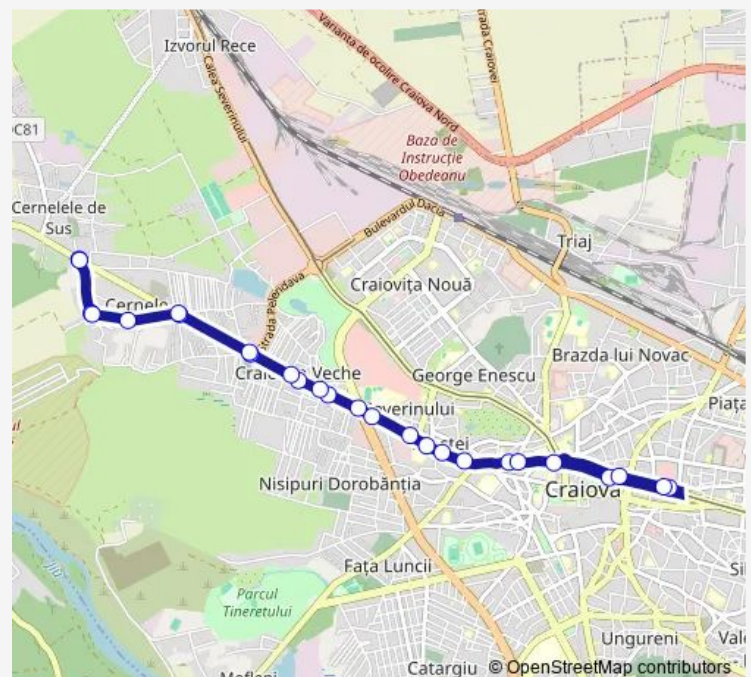

### Direction

Cernele — Cernele Sosire

26 stops

[Open route schedule](#)

Cernele

Dispensar

Fantana

Casa cu Cocos

### Route schedule

Cernele — Cernele Sosire

Monday 05:30-21:30

Tuesday 05:30-21:30

Wednesday 05:30-21:30

Thursday 05:30-21:30

Friday 05:30-21:30

Saturday 05:30-21:30

### Route info

Direction: Cernele

Stops: 26

Trip Duration: 1 hour 0 min

■ 2b — Traseul 2b

Scoala nr.16

Cimitir

Casa cu Cocos