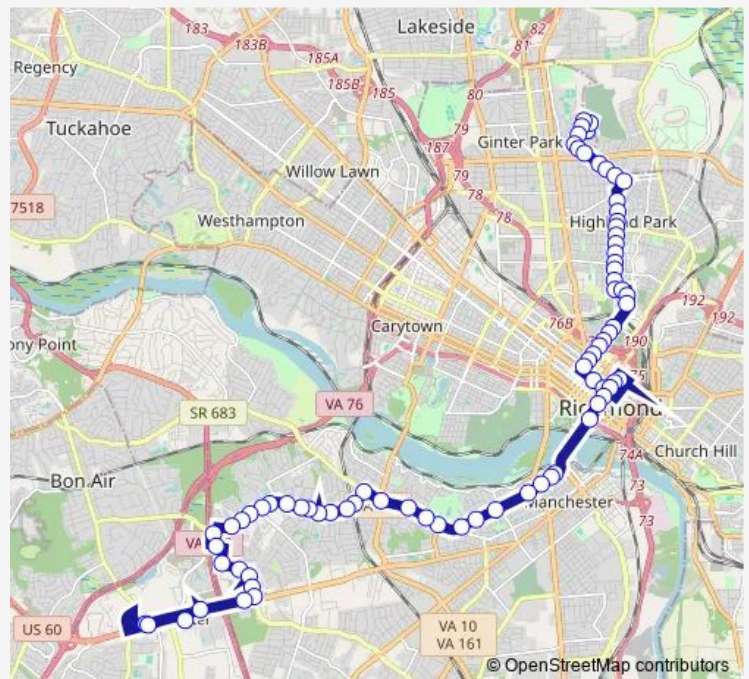

# Bus 2b North AVE/Jahnke/Midlothian

[Go to website](#)

**Direction**  
 Moss Side + Akron — Chippenham Square  
 77 stops  
[Open route schedule](#)

- Moss Side + Akron
- Moss Side + Lincoln
- Corbin & Maggie Walker
- Corbin + Cheatwood
- Corbin + Rex
- Corbin + North
- North + Moss Side
- North + Montrose
- North + Henrico Boulevard
- North + Fendall
- Hazelhurst + North
- Ladies Mile + Hazelhurst
- North + Meredith
- North + Gladstone
- North + Crawford
- North & Brookland Park
- North + Essex
- North + Hooper
- North + Norwood
- North + Overbrook
- North & Wickham

**Route schedule**

Moss Side + Akron — Chippenham Square

Monday	05:30-23:30
Tuesday	05:30-23:30
Wednesday	05:30-23:30
Thursday	05:30-23:30
Friday	05:30-23:30
Saturday	06:30-23:30
Sunday	06:30-23:30

**Route info**

Direction: Moss Side + Akron  
 Stops: 77  
 Trip Duration: 1 hour 21 min

2b — North AVE/Jahnke/Midlothian

North + Roberts

POE + North

POE + Lamb

Monteiro + Minor

Monteiro + Fells

1ST + Hill