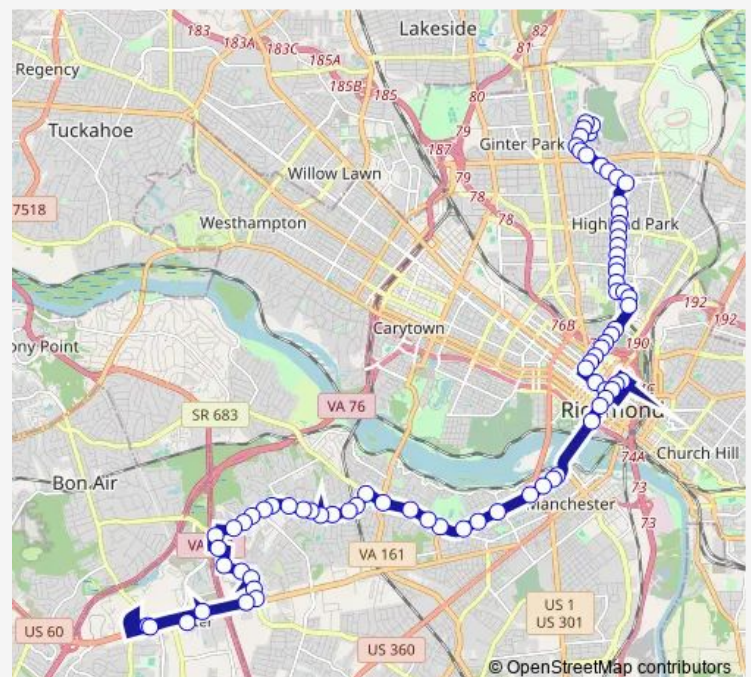

North + Norwood

North + Overbrook

North & Wickham

Route schedule

Moss Side + Akron — Chippenham Square

Monday 05:30-23:30

Tuesday 05:30-23:30

Wednesday 05:30-23:30

Thursday 05:30-23:30

Friday 05:30-23:30

Saturday 06:30-23:30

Sunday 06:30-23:30

Route info

Direction: Moss Side + Akron

Stops: 77

Trip Duration: 1 hour 25 min

2B — North AVE/Jahnke/Midlothian

North + Roberts

POE + North

POE + Lamb

Monteiro + Minor

Monteiro + Fells

1ST + Hill

1ST + Federal

1ST + Baker

1ST + Duval

1ST + Leigh

1ST + Clay

1ST + Marshall

Broad & 4th

Broad & 7th

Transfer Station BAY E